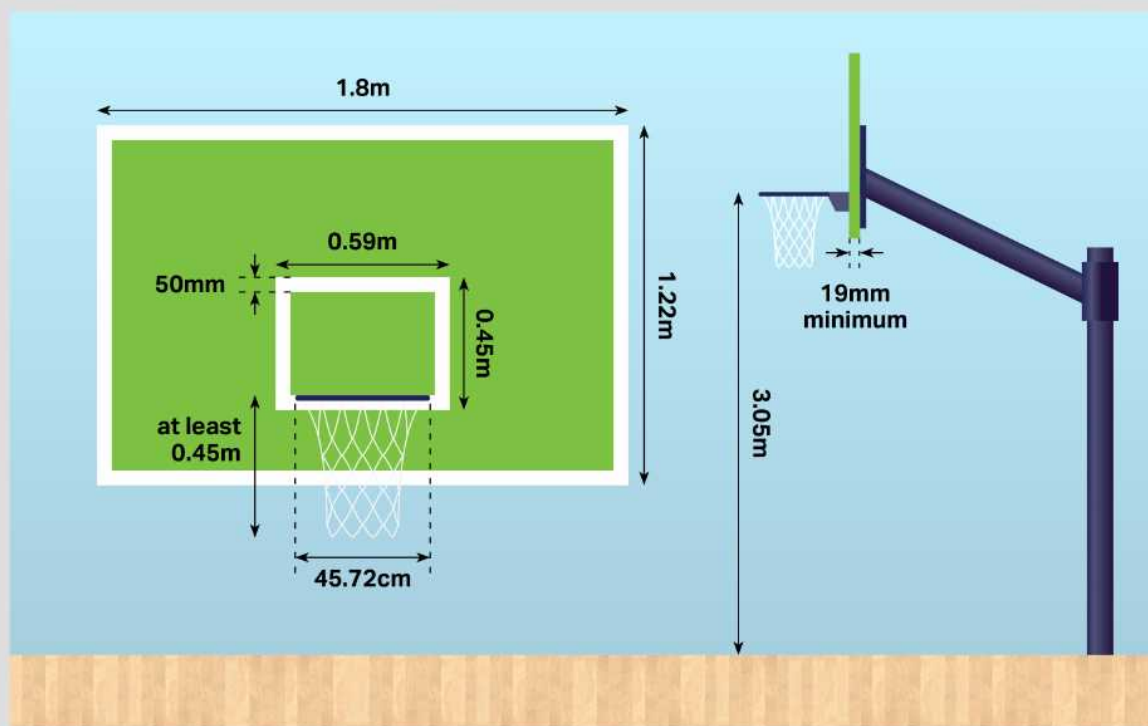

basket ball court

Basketball Court Dimensions in metres

The playing area of a basketball court in the UK is **91.8ft (28m)** in length and **49.21ft (15m)** wide. Indoor courts should be **22.96ft (7m)** in height.

Court aspect	Dimensions
Length (International)	28m
Width (International)	15m
Height (International)	7m
Length (other levels)	26-28m
Width (other levels)	14-15m
Height (other levels)	7m
Playing area	419.96m ²
Playing area (including run-offs and sidelines)	677.30m ²

Basketball Backboard and Goal/Hoop Dimensions

Backboard dimensions

Backboard dimensions are **1.8m x 1.22m**, with a minimum thickness of **19mm**. Backboards can be made of either timber or transparent material and must be fitted with padding at all levels above U16. Backboard line markings should be **50mm** in width and either black or white, depending on the material of the board. The inner rectangle should measure **0.45m x 0.59m**.

Goal/hoop dimensions

The basketball goal (also known as a ring or hoop) is typically **18 inches (45.72cm)** in diameter and must be positioned **3.05m** from the floor. Nets are typically white and suspended from the ring. They should be no shorter than **45cm**.