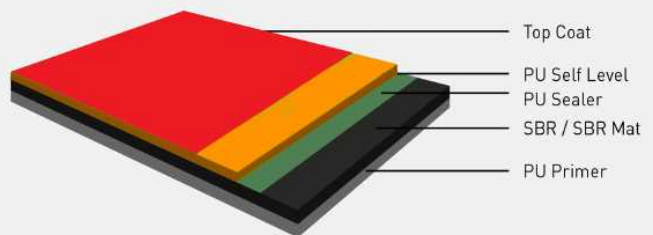

Available in various dimensions, designs & colors as per client requirement.

INDUSTRY APPLICATIONS

- Sports Courts
- Multi-sport Arenas

POLYURETHANE

PRODUCT DESCRIPTION

Polyurethane Flooring has a specialized UV coating and more dimensional stability due to an elastomer layer. It is constructed on site and is extremely customizable.

LAYERING

DIMENSION & COLOR

Available in various dimensions and colors as per client requirement.

INDUSTRY APPLICATIONS

- High-end Gym
- Horse Stable
- Animal Farm
- Jogging Track
- Running Track
- Cycling Track