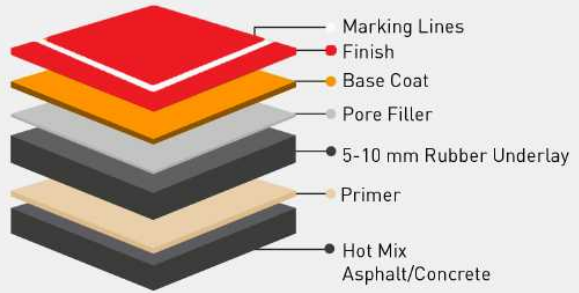

Basketball Backboard and Goal/Hoop Dimensions

Backboard dimensions

Backboard dimensions are **1.8m x 1.22m**, with a minimum thickness of **19mm**. Backboards can be made of either timber or transparent material and must be fitted with padding at all levels above U16. Backboard line markings should be **50mm** in width and either black or white, depending on the material of the board. The inner rectangle should measure **0.45m x 0.59m**.

Goal/hoop dimensions

The basketball goal (also known as a ring or hoop) is typically **18 inches (45.72cm)** in diameter and must be positioned **3.05m** from the floor. Nets are typically white and suspended from the ring. They should be no shorter than **45cm**.

ACRYLIC

PRODUCT DESCRIPTION

Designed to deliver excellent sporting performance, the Acrylic flooring system comes in two versions: Standard and Comfort.

LAYERING

ACRYLIC STANDARD

ACRYLIC COMFORT

DIMENSION & COLOR