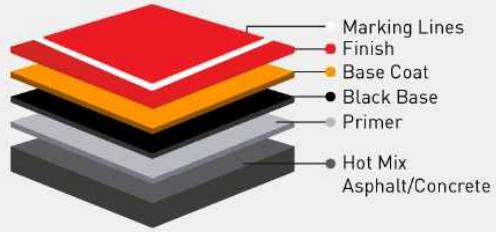

Basketball Backboard and Goal/Hoop Dimensions

Backboard dimensions

Backboard dimensions are **1.8m x 1.22m**, with a minimum thickness of **19mm**. Backboards can be made of either timber or transparent material and must be fitted with padding at all levels above U16. Backboard line markings should be **50mm** in width and either black or white, depending on the material of the board. The inner rectangle should measure **0.45m x 0.59m**.

ACRYLIC

PRODUCT DESCRIPTION

Designed to deliver excellent sporting performance, the Acrylic flooring system comes in two versions: Standard and Comfort.

LAYERING

ACRYLIC STANDARD

ACRYLIC COMFORT

DIMENSION & COLOR