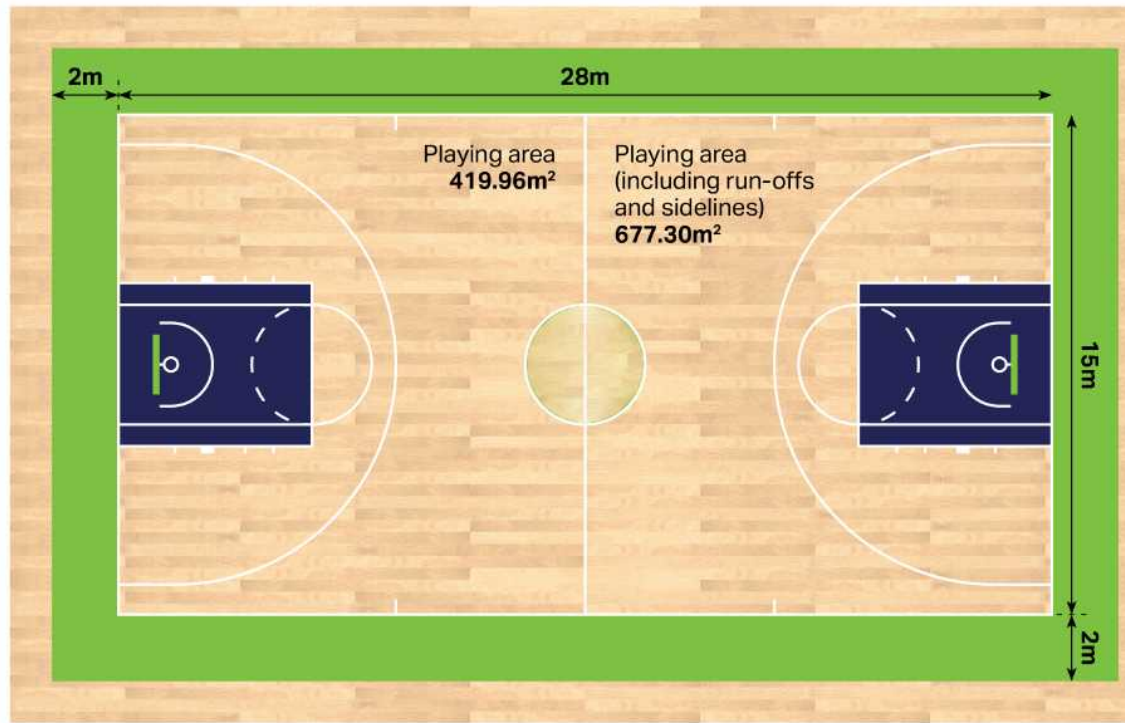

basket ball court

Basketball Court Dimensions in metres

The playing area of a basketball court in the UK is **91.8ft (28m)** in length and **49.21ft (15m)** wide. Indoor courts should be **22.96ft (7m)** in height.

Court aspect	Dimensions
Length (International)	28m
Width (International)	15m
Height (International)	7m
Length (other levels)	26-28m
Width (other levels)	14-15m
Height (other levels)	7m
Playing area	419.96m ²
Playing area (including run-offs and sidelines)	677.30m ²

Basketball Backboard and Goal/Hoop Dimensions

Backboard dimensions

Backboard dimensions are **1.8m x 1.22m**, with a minimum thickness of **19mm**. Backboards can be made of either timber or transparent material and must be fitted with padding at all levels above U16. Backboard line markings should be **50mm** in width and either black or white, depending on the material of the board. The inner rectangle should measure **0.45m x 0.59m**.

Goal/hoop dimensions

The basketball goal (also known as a ring or hoop) is typically **18 inches (45.72cm)** in diameter and must be positioned **3.05m** from the floor. Nets are typically white and suspended from the ring. They should be no shorter than **45cm**.