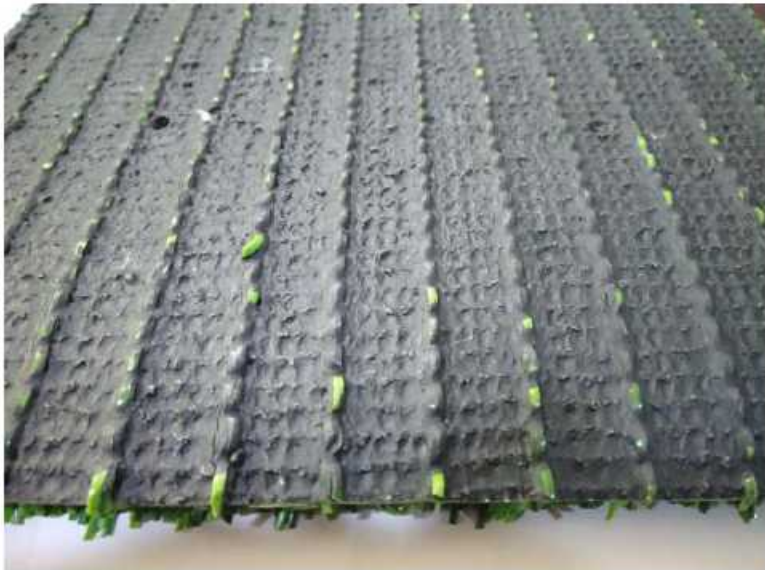

No Pesticides

Artificial turf is a surface of synthetic fibres made to look like natural grass

Product Specification

Pile Height	50 mm \pm 1 mm
Gauge	5/8"
Stitches	160 stitches /100 cm
DTEX	13200 \pm 5%
Colour	Bicolour
Yarn	Straight
Backing	PP + Net + Latex

**Transformation of fields with
Turf Grass**

Installation Steps – at Turf Field

Infill's granules comprise of silica sand (bottom) and SBR rubber granules (top) Turf installation

Specification :

Consistency: comp. A: thick paste; comp. B: fluid liquid.