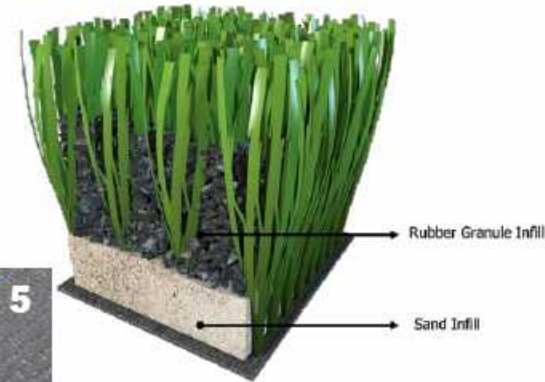

No Pesticides

Artificial turf is a surface of synthetic fibres made to look like natural grass

Product Specification

Pile Height	50 mm \pm 1 mm
Gauge	5/8"
Stitches	160 stitches /100 cm
DTEX	13200 \pm 5%
Colour	Bicolour
Yarn	Straight
Backing	PP + Net + Latex

**Transformation of fields with
Turf Grass**

Installation Steps – at Turf Field

Infill's granules comprise of silica sand (bottom) and SBR rubber granules (top) Turf installation

Specification :

Consistency: comp. A: thick paste; comp. B: fluid liquid.