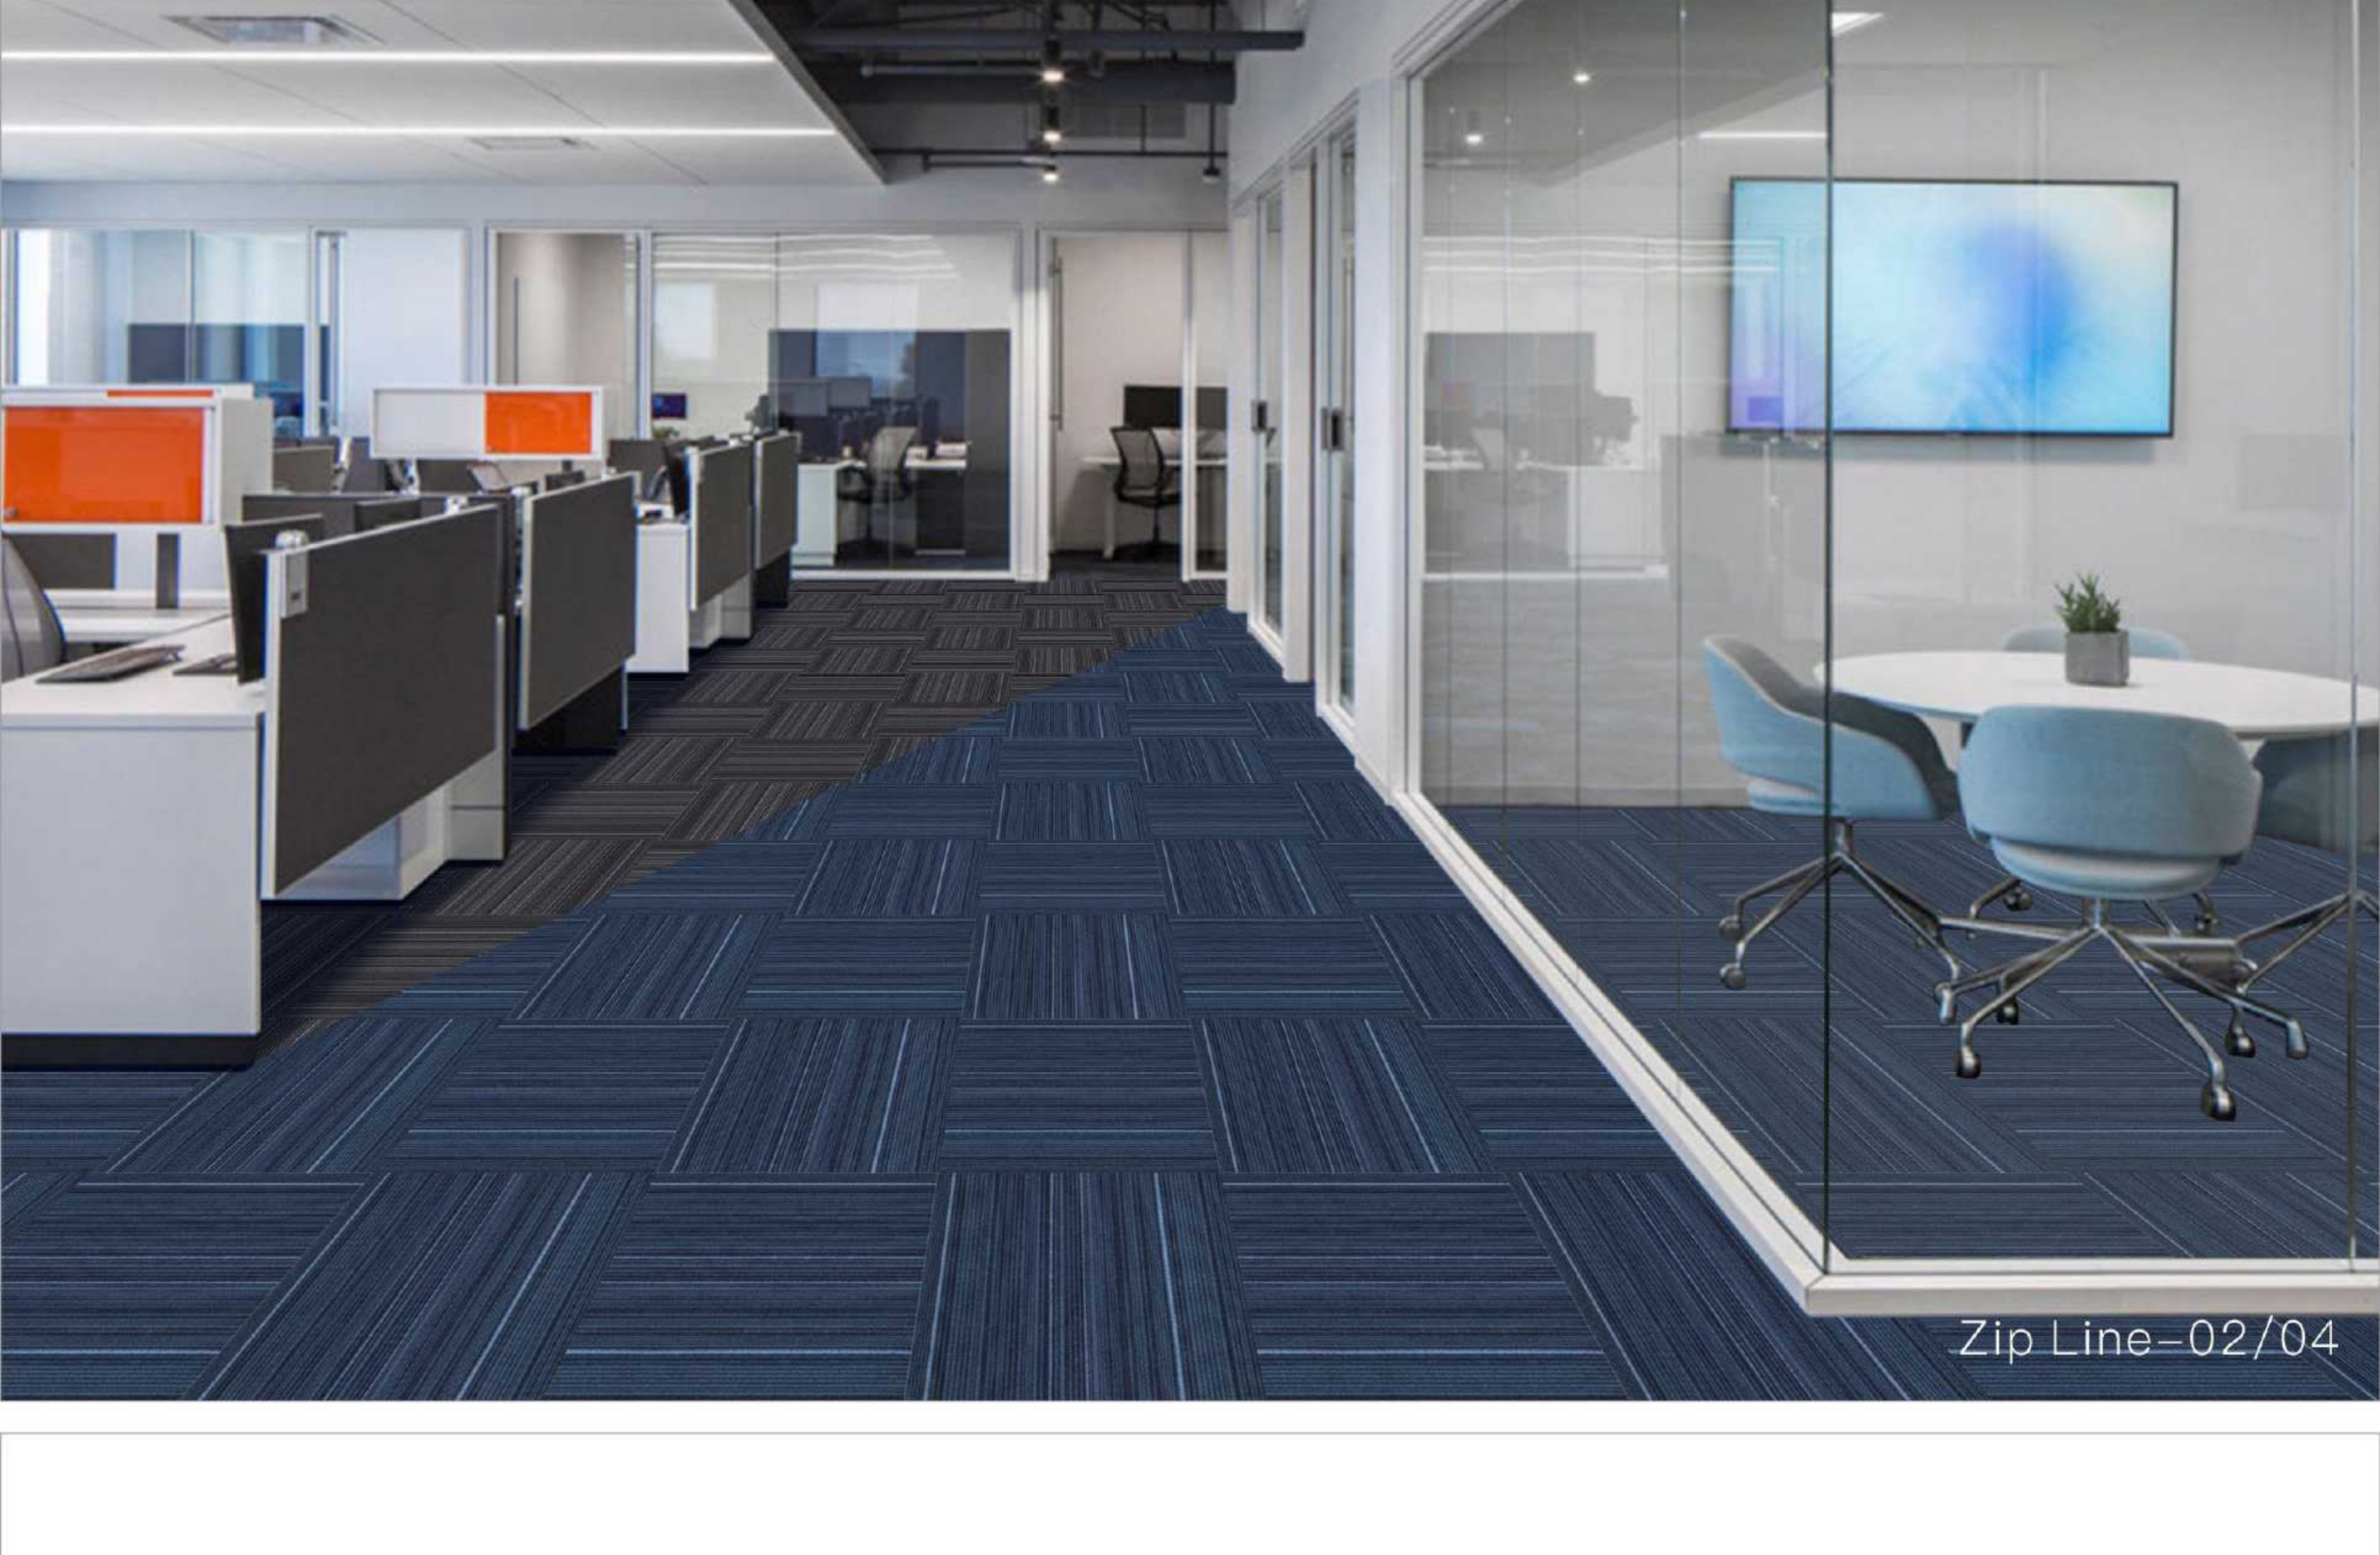

ZIP LINE

PP + PVC CARPET TILE

Zip Line 01

Zip Line 02

Zip Line 03

Zip Line 04

Cozy life starts now
be who you are ever since

Exquisite Material
Soft,hydropilic,anti-slip
Soft,dense and heavy,offer you exclusive touch feeling and super hydrophilic give you long-lasting dry and comfortable lived experience.

Multiple producing procedures
Delicate craft,only to make the ideal carpet in your heart.

Technical Specifications

DESCRIPTION for Zip line	
Product Type	Zip Line
Size	19.69"x19.69" (50 cm x 50 cm)
Pile Height	450 grams/sqm
Construction	Machine Tufted
Surface Texture	Textured Pattern loop
Gauge	1/10" (29.4/10cm)
Finished Pile Height	0.118" avg (3.0mm)
Total Weight	4000+-100g/sqm
Face Yarn	100% Polypropylene (Olefin)
Dye Method	Solution Dyed
Primary Backing	100% Non woven synthetic
Backing Material	PVC Backing