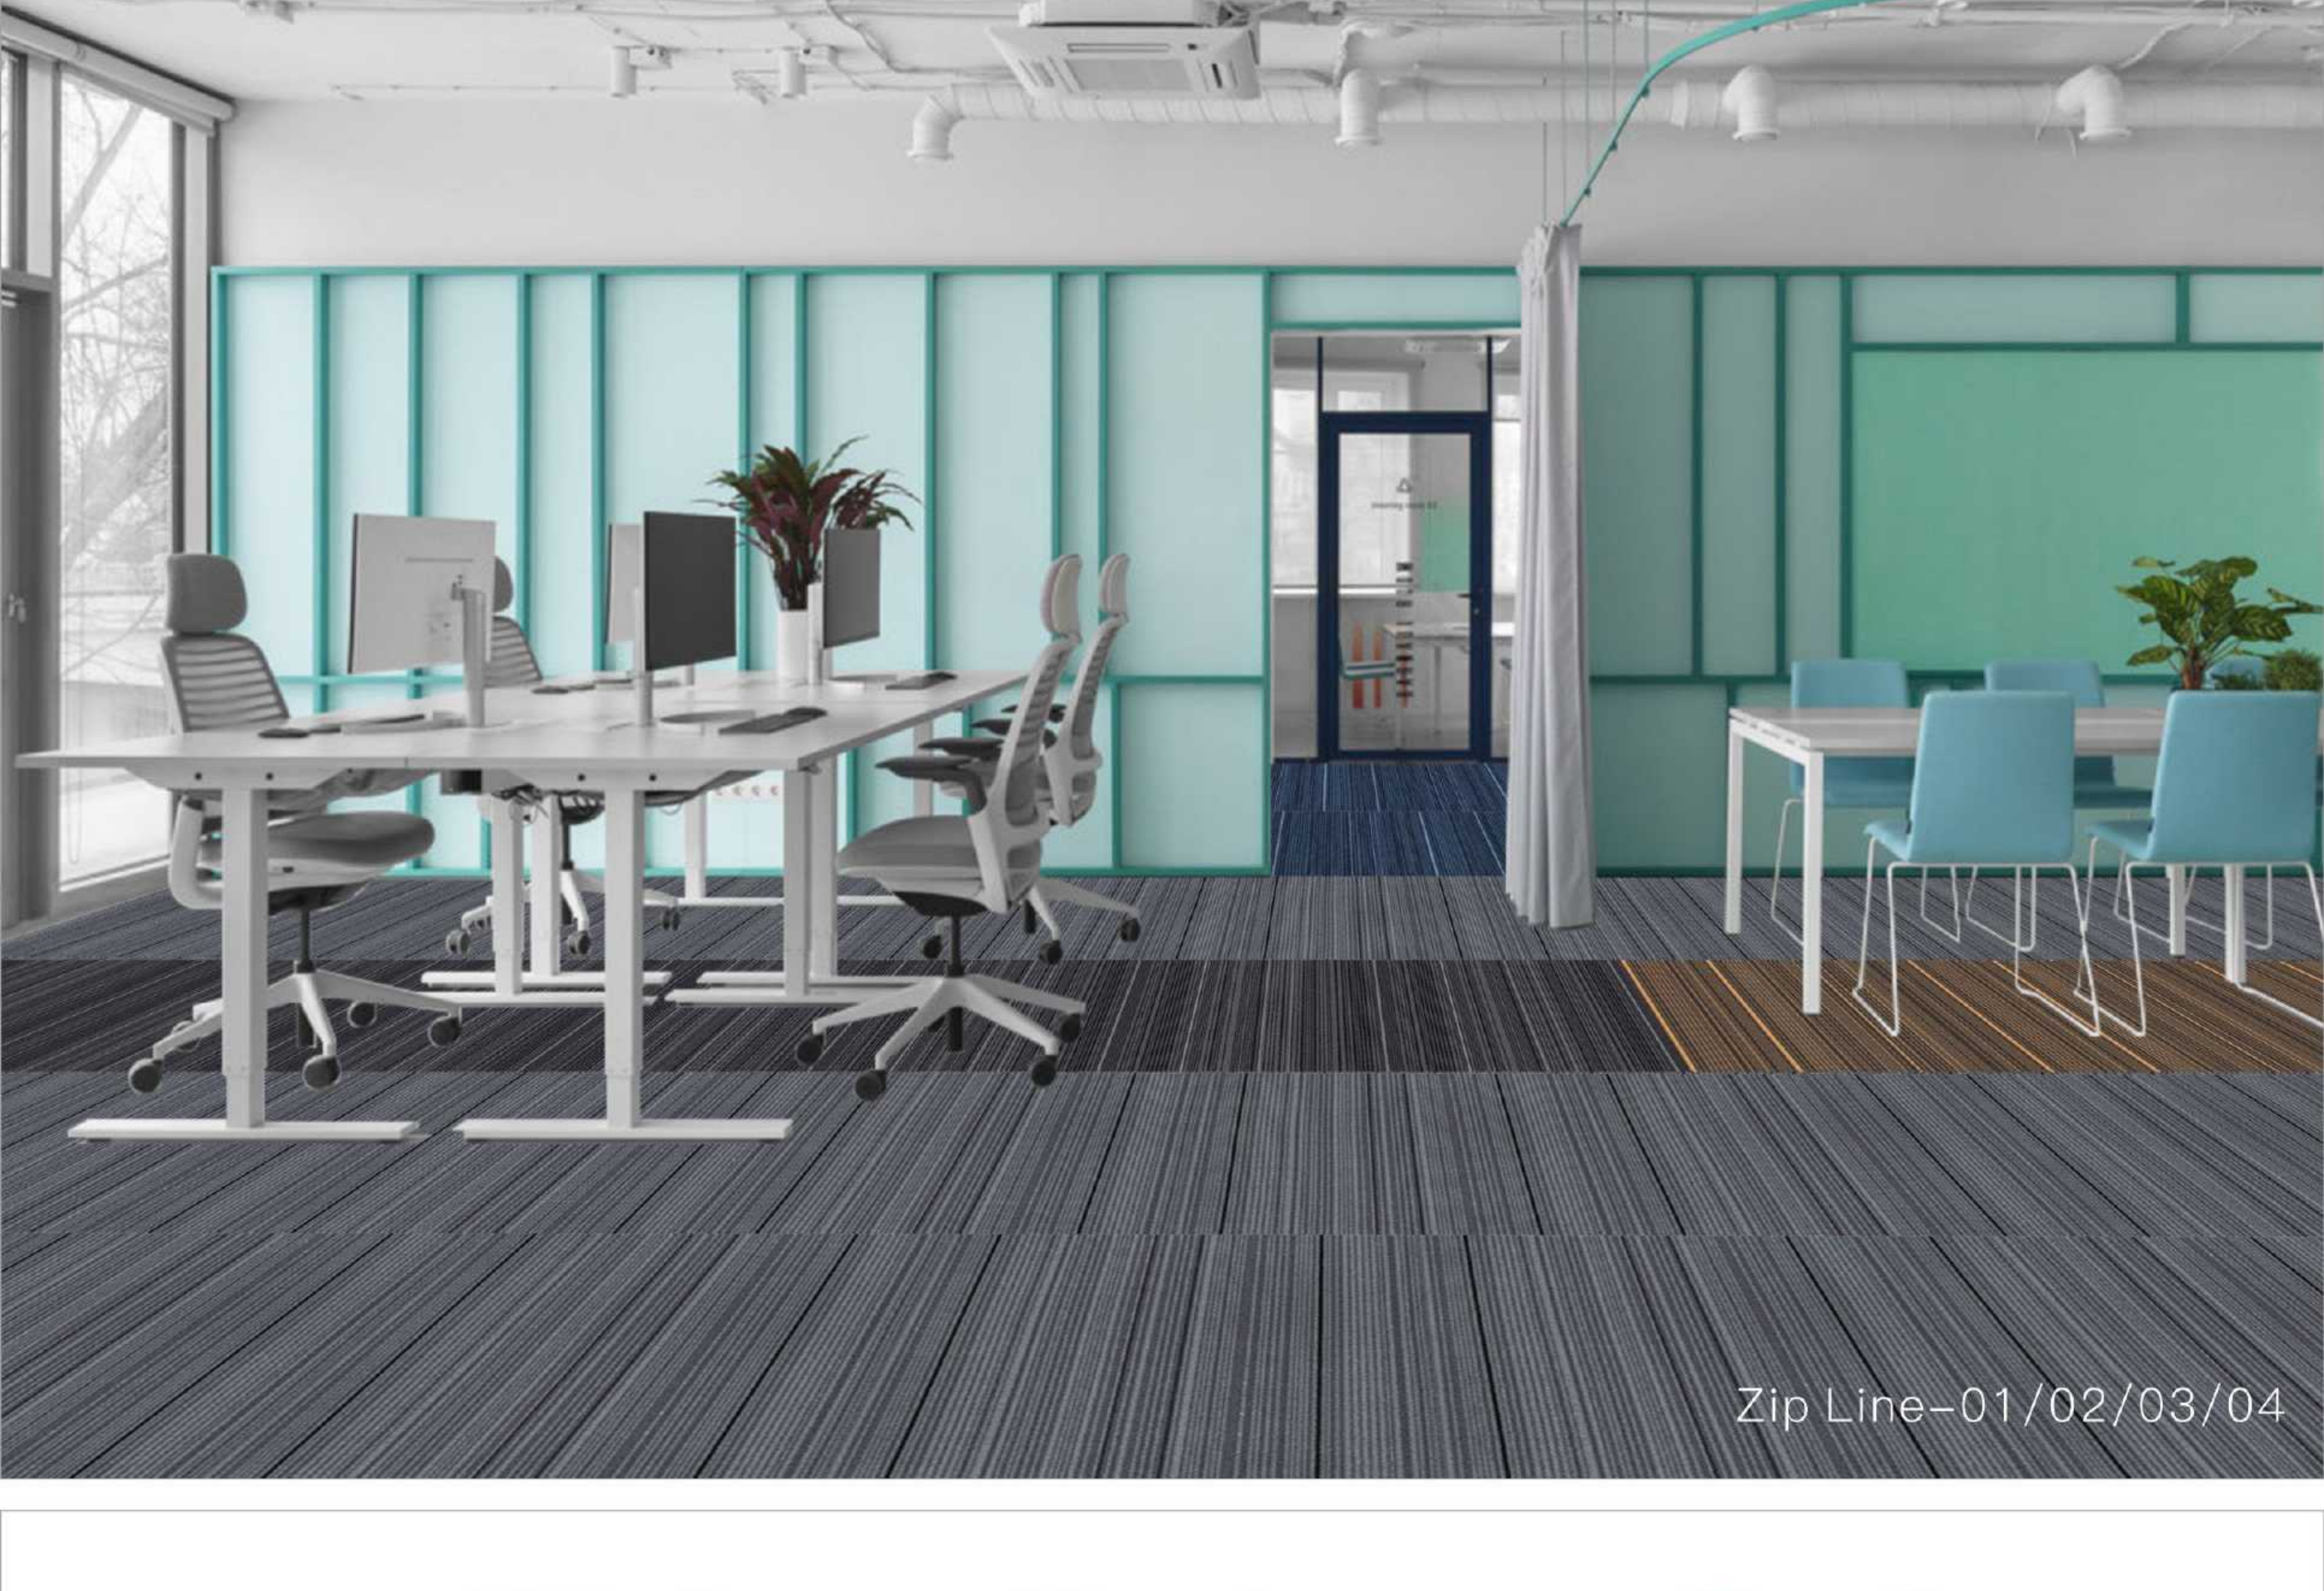

ZIP LINE

PP + PVC CARPET TILE

Zip Line 01

Zip Line 02

Zip Line 03

Zip Line 04

Cozy life starts now
be who you are ever since

Exquisite Material
Soft,hydropilic,anti-slip
Soft,dense and heavy,offer you exclusive touch feeling and super hydrophilic give you long-lasting dry and comfortable lived experience.

Multiple producing procedures
Delicate craft,only to make the ideal carpet in your heart.

Technical Specifications

DESCRIPTION for Zip line	
Product Type	Zip Line
Size	19.69"x19.69" (50 cm x 50 cm)
Pile Height	450 grams/sqm
Construction	Machine Tufted
Surface Texture	Textured Pattern loop
Gauge	1/10" (29.4/10cm)
Finished Pile Height	0.118" avg (3.0mm)
Total Weight	4000+-100g/sqm
Face Yarn	100% Polypropylene (Olefin)
Dye Method	Solution Dyed
Primary Backing	100% Non woven synthetic
Backing Material	PVC Backing