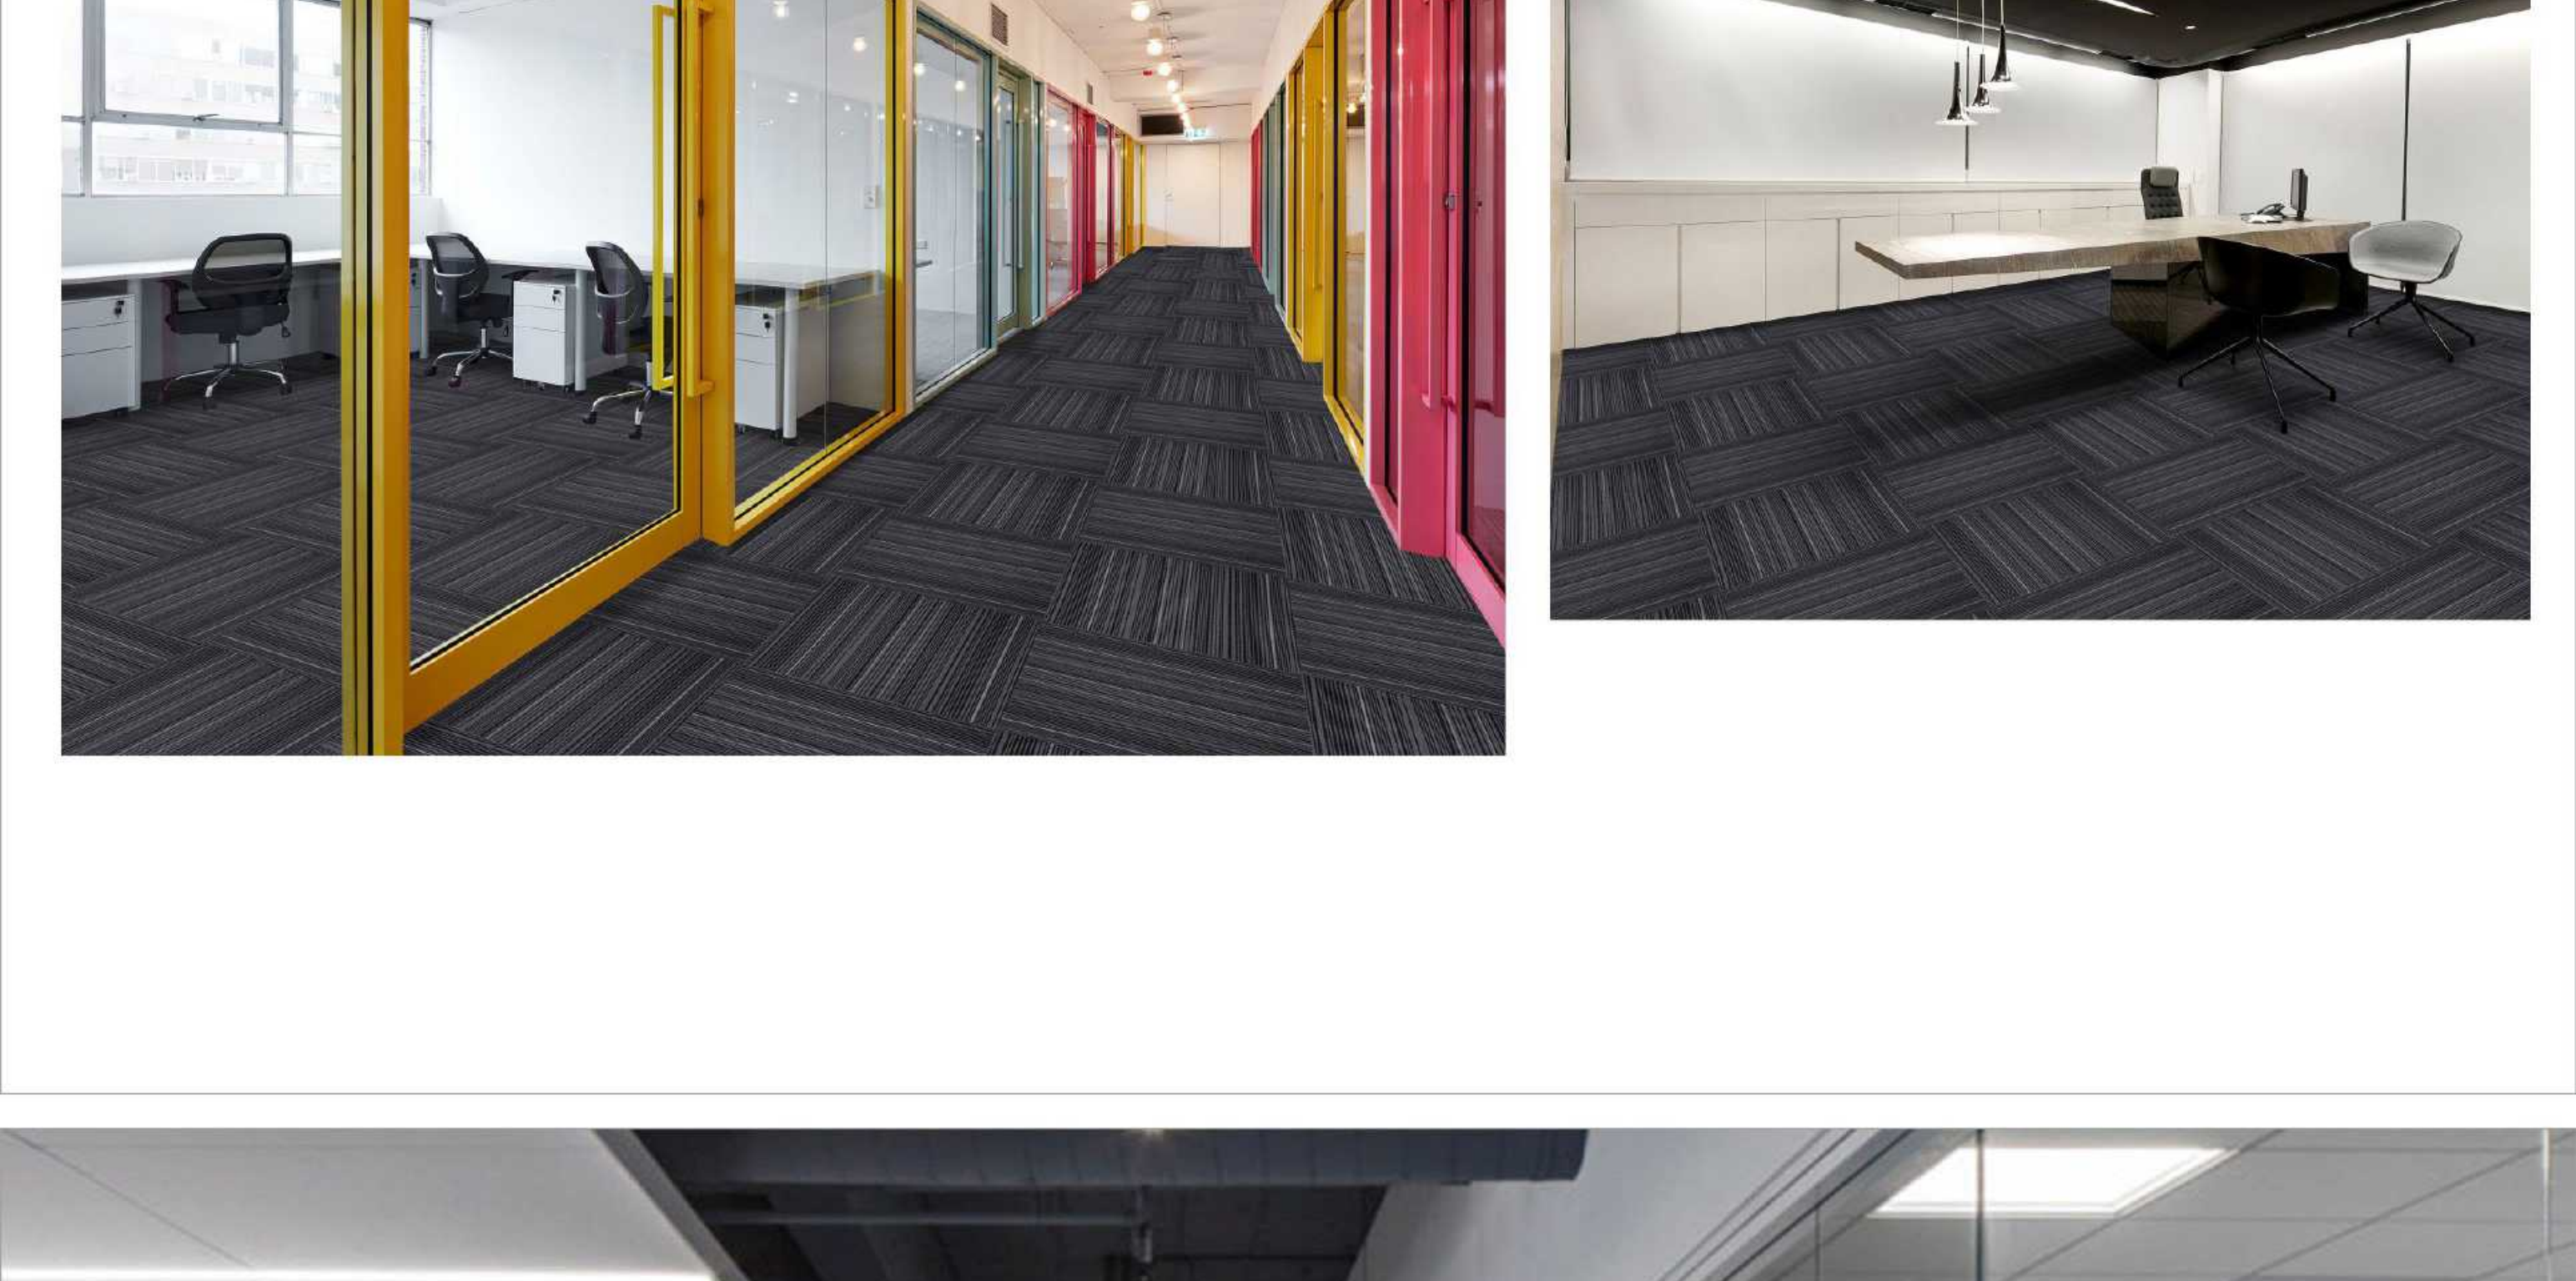

ZIP LINE

PP + PVC CARPET TILE

Zip Line 01

Zip Line 02

Zip Line 03

Zip Line 04

Cozy life starts now
be who you are ever since

Exquisite Material
Soft,hydropilic,anti-slip
Soft,dense and heavy,offer you exclusive touch feeling and super hydrophilic give you long-lasting dry and comfortable lived experience.

Multiple producing procedures
Delicate craft,only to make the ideal carpet in your heart.

Technical Specifications

DESCRIPTION for Zip line	
Product Type	Zip Line
Size	19.69"x19.69" (50 cm x 50 cm)
Pile Height	450 grams/sqm
Construction	Machine Tufted
Surface Texture	Textured Pattern loop
Gauge	1/10" (29.4/10cm)
Finished Pile Height	0.118" avg (3.0mm)
Total Weight	4000+-100g/sqm
Face Yarn	100% Polypropylene (Olefin)
Dye Method	Solution Dyed
Primary Backing	100% Non woven synthetic
Backing Material	PVC Backing