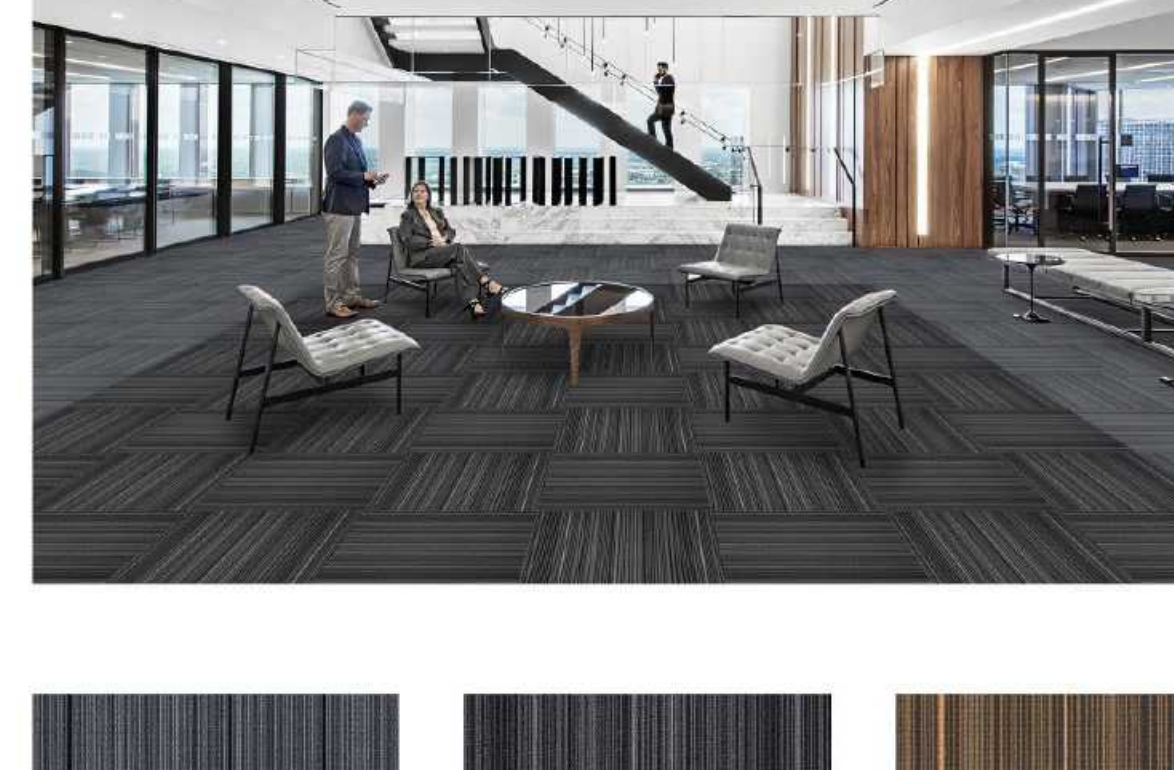

ZIP LINE

PP + PVC CARPET TILE

Zip Line 01

Zip Line 02

Zip Line 03

Zip Line 04

Cozy life starts now
be who you are ever since

Exquisite Material
Soft,hydropilic,anti-slip
Soft,dense and heavy,offer you exclusive touch feeling and super hydrophilic give you long-lasting dry and comfortable lived experience.

Multiple producing procedures
Delicate craft,only to make the ideal carpet in your heart.

Technical Specifications

DESCRIPTION for Zip line	
Product Type	Zip Line
Size	19.69"x19.69" (50 cm x 50 cm)
Pile Height	450 grams/sqm
Construction	Machine Tufted
Surface Texture	Textured Pattern loop
Gauge	1/10" (29.4/10cm)
Finished Pile Height	0.118" avg (3.0mm)
Total Weight	4000+-100g/sqm
Face Yarn	100% Polypropylene (Olefin)
Dye Method	Solution Dyed
Primary Backing	100% Non woven synthetic
Backing Material	PVC Backing