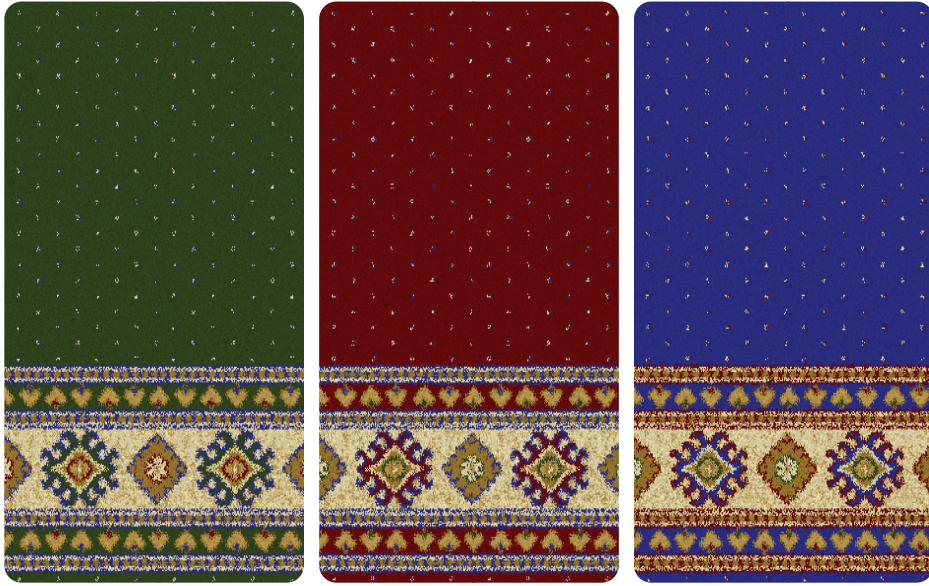

Shiraz

Colours : Green, Red, Blue
Pile Height : 11mm
Pile Point : 283,500
Weight : 2,300 Gms
Roll Width : 1.30 m

Made in Egypt