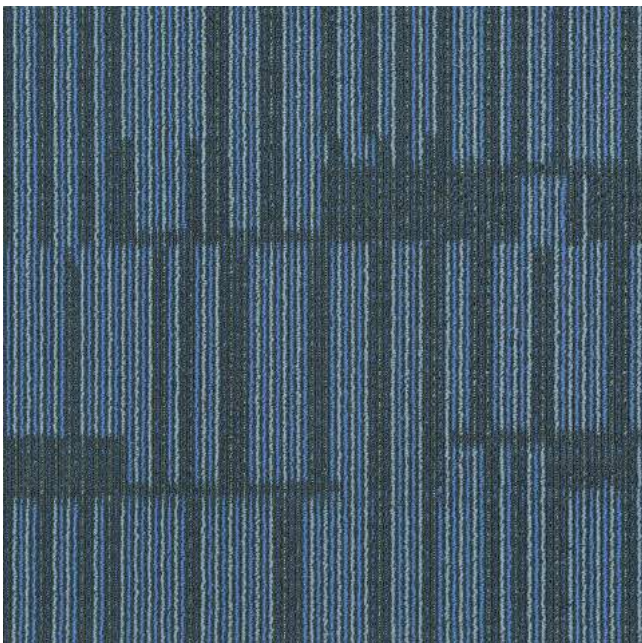

# SHAW

Nylon Graphic  
60x60cm  
Carpet Tile on PVC backing

SHAW CARPET TILE

**SHAW 02 DARK GREY**

**SHAW 03 BLUE**

**SHAW 04 BROWN**

**SHAW 05 BEIGE**

**SHAW 08 RED**

# SHAW Carpet Tile