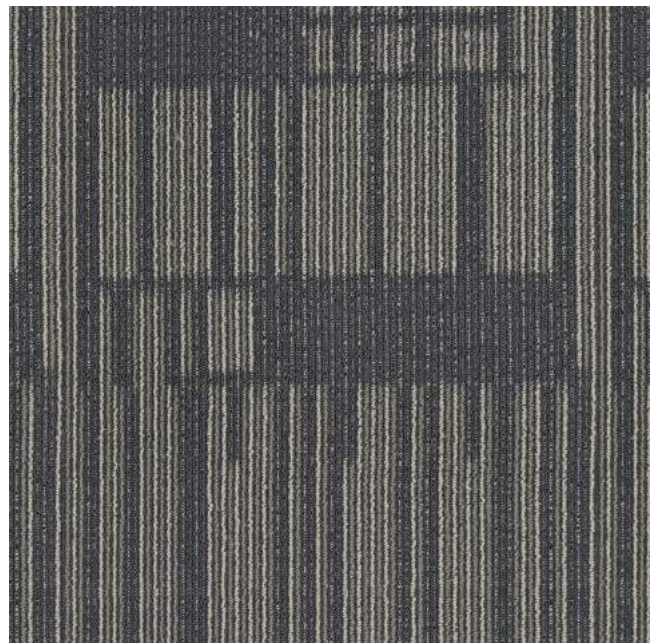

# SHAW

Nylon Graphic  
60x60cm  
Carpet Tile on PVC backing

SHAW CARPET TILE

**SHAW 02 DARK GREY**

**SHAW 03 BLUE**

**SHAW 04 BROWN**

**SHAW 05 BEIGE**

**SHAW 08 RED**

# SHAW Carpet Tile

## PRODUCT SPECIFICATION

|                       |   |                      |
|-----------------------|---|----------------------|
| Product Name          | : | <b>SHAW</b>          |
| Yarn Material         | : | 100% Nylon           |
| Size                  | : | 60 x 60 cm           |
| Backing Type          | : | PVC Backing          |
| Primary Backing Cloth | : | Non-Woven Fabric     |
| Construction          | : | Multi-Level Loop     |
| Pile Height           | : | 3 / 4 / 5 mm         |
| Pile Weight           | : | 510 g/m <sup>2</sup> |
| Gauge                 | : | 1/12                 |