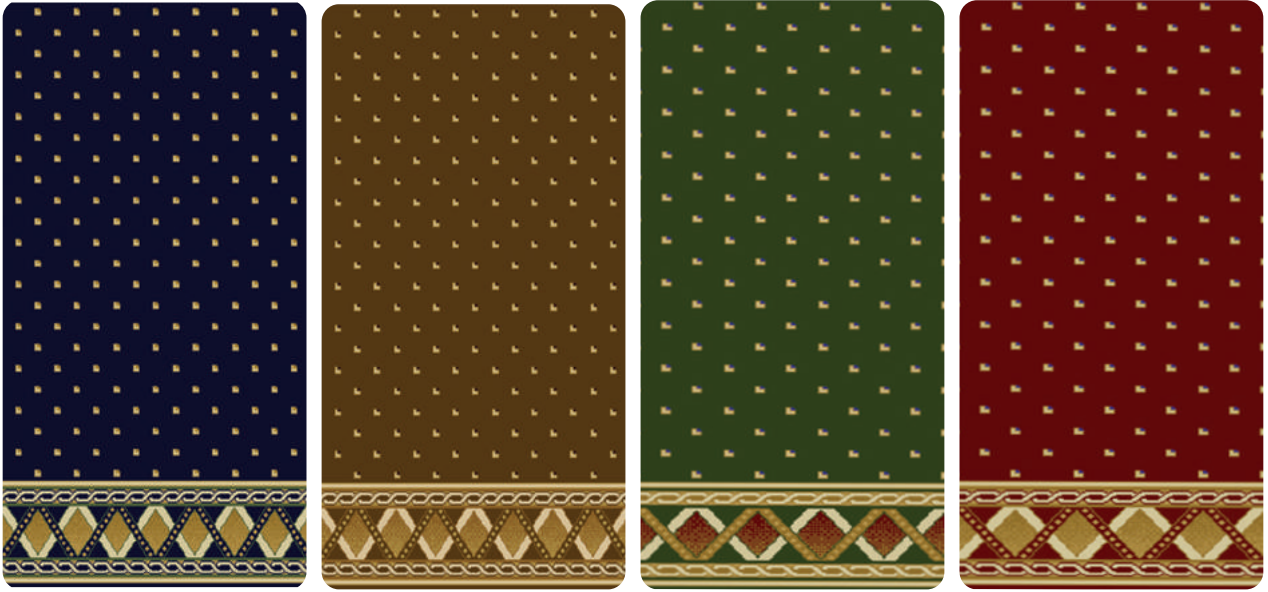

The Mosque Collection

Shams Ow

Shams OW (Plain)

Colours : Blue, Brown, Green, Red
Quality : 32 x 60
Pile Height : 11.5 mm
Pile Point : 340,000
Weight : 2,300 Gms
Roll Width : 1.30m

Made in Egypt