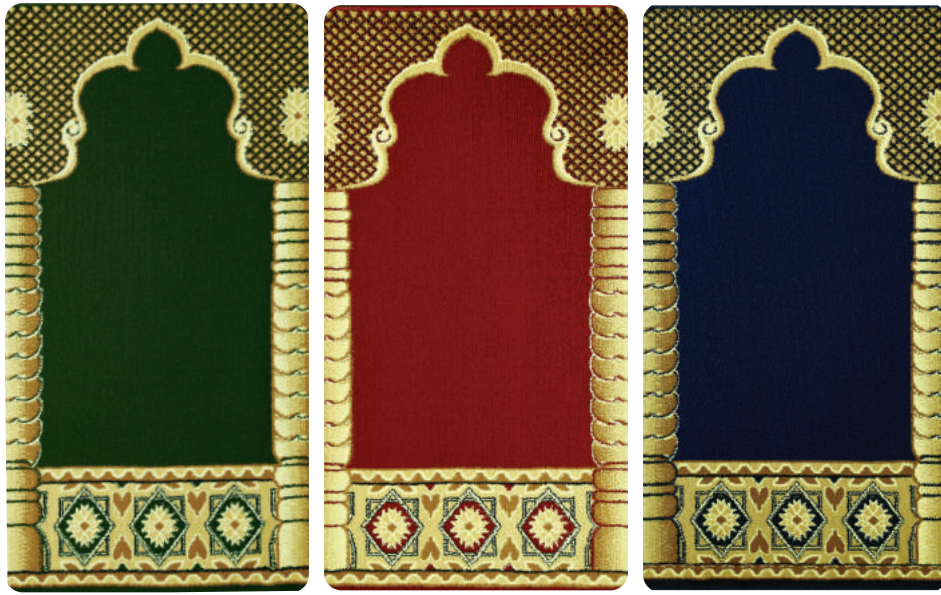

The Mosque Collection

# Rowda

Made in Turkey

## Rowda

Colours : Green, Red, Blue  
Quality : 32 x 60  
Pile Height : 11.5 mm  
Pile Point : 340,000  
Weight : 2,300 Gms  
Roll Width : 1.30m

Türkiye

Made in Turkey