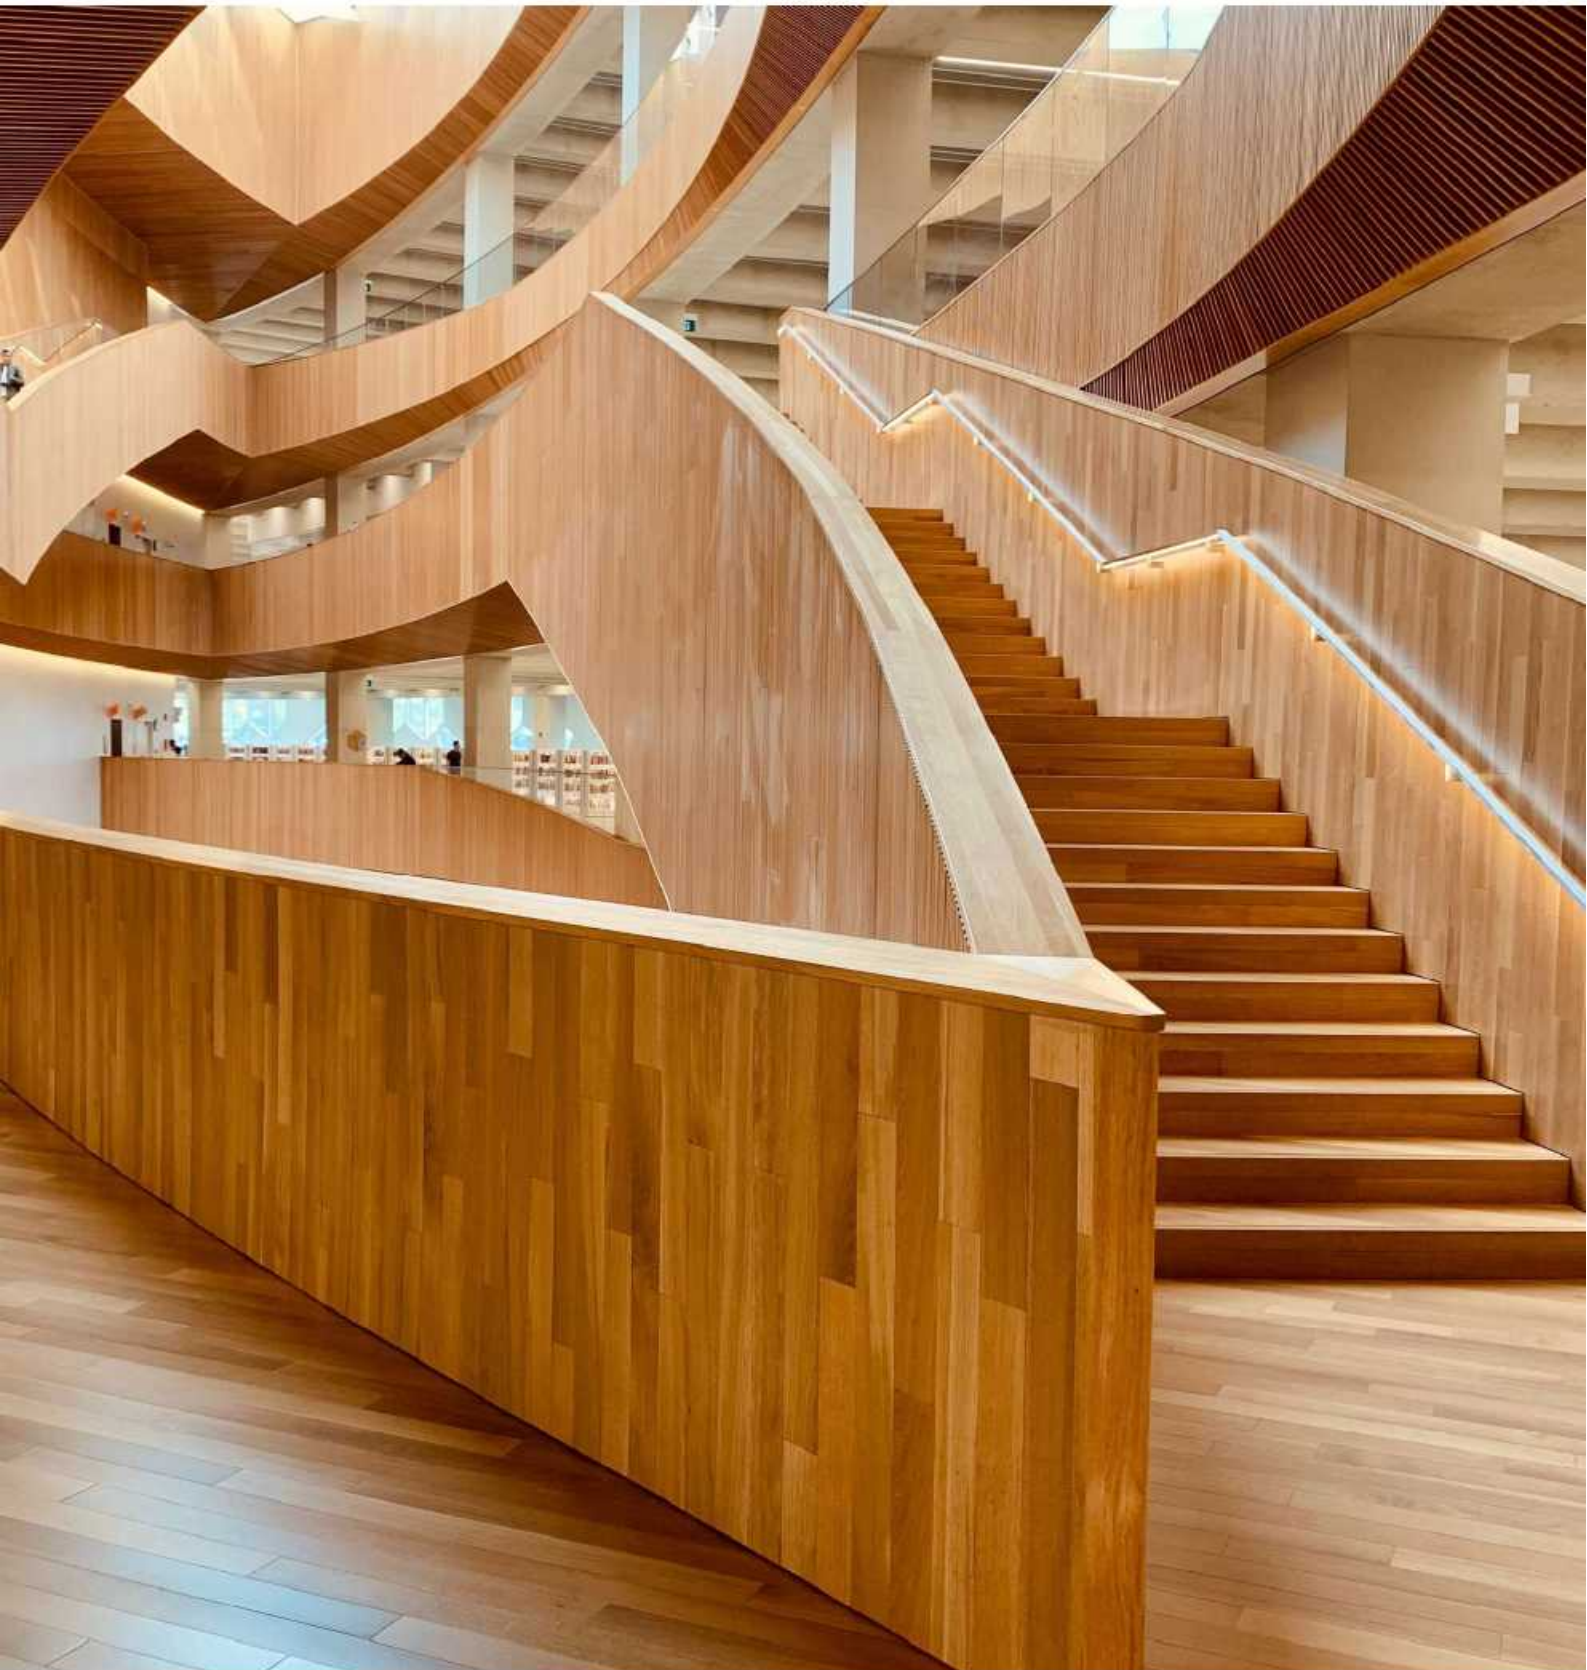

NATURAL COLLECTION.

DUNE OAK

PURE & SIMPLE

Specifications

Pattern:	1-Strip
Top Layer:	3mm
Length:	1900mm
Width:	190mm
Thickness:	14mm
Core:	Poplar
Bevel:	N/A
Finish:	Lacquered
Commercial Class:	Class 31
Connection System:	Click
Installation Type:	Floating
FSC Certification:	FSC Certified

Dune Oak is a pure and simple wood collection. Wide 190mm planks provide a warm, pure character and appearance.

Dune Oak

Terra Oak

WARM &
NATURAL

Specifications

Pattern:	1-Strip
Top Layer:	3mm
Length:	1900mm
Width:	190mm
Thickness:	14mm
Core:	Poplar
Bevel:	N/A
Finish:	Brushed Natural Oiled
Commercial Class:	Class 31
Connection System:	Click
Installation Type:	Floating
FSC Certification:	FSC Certified