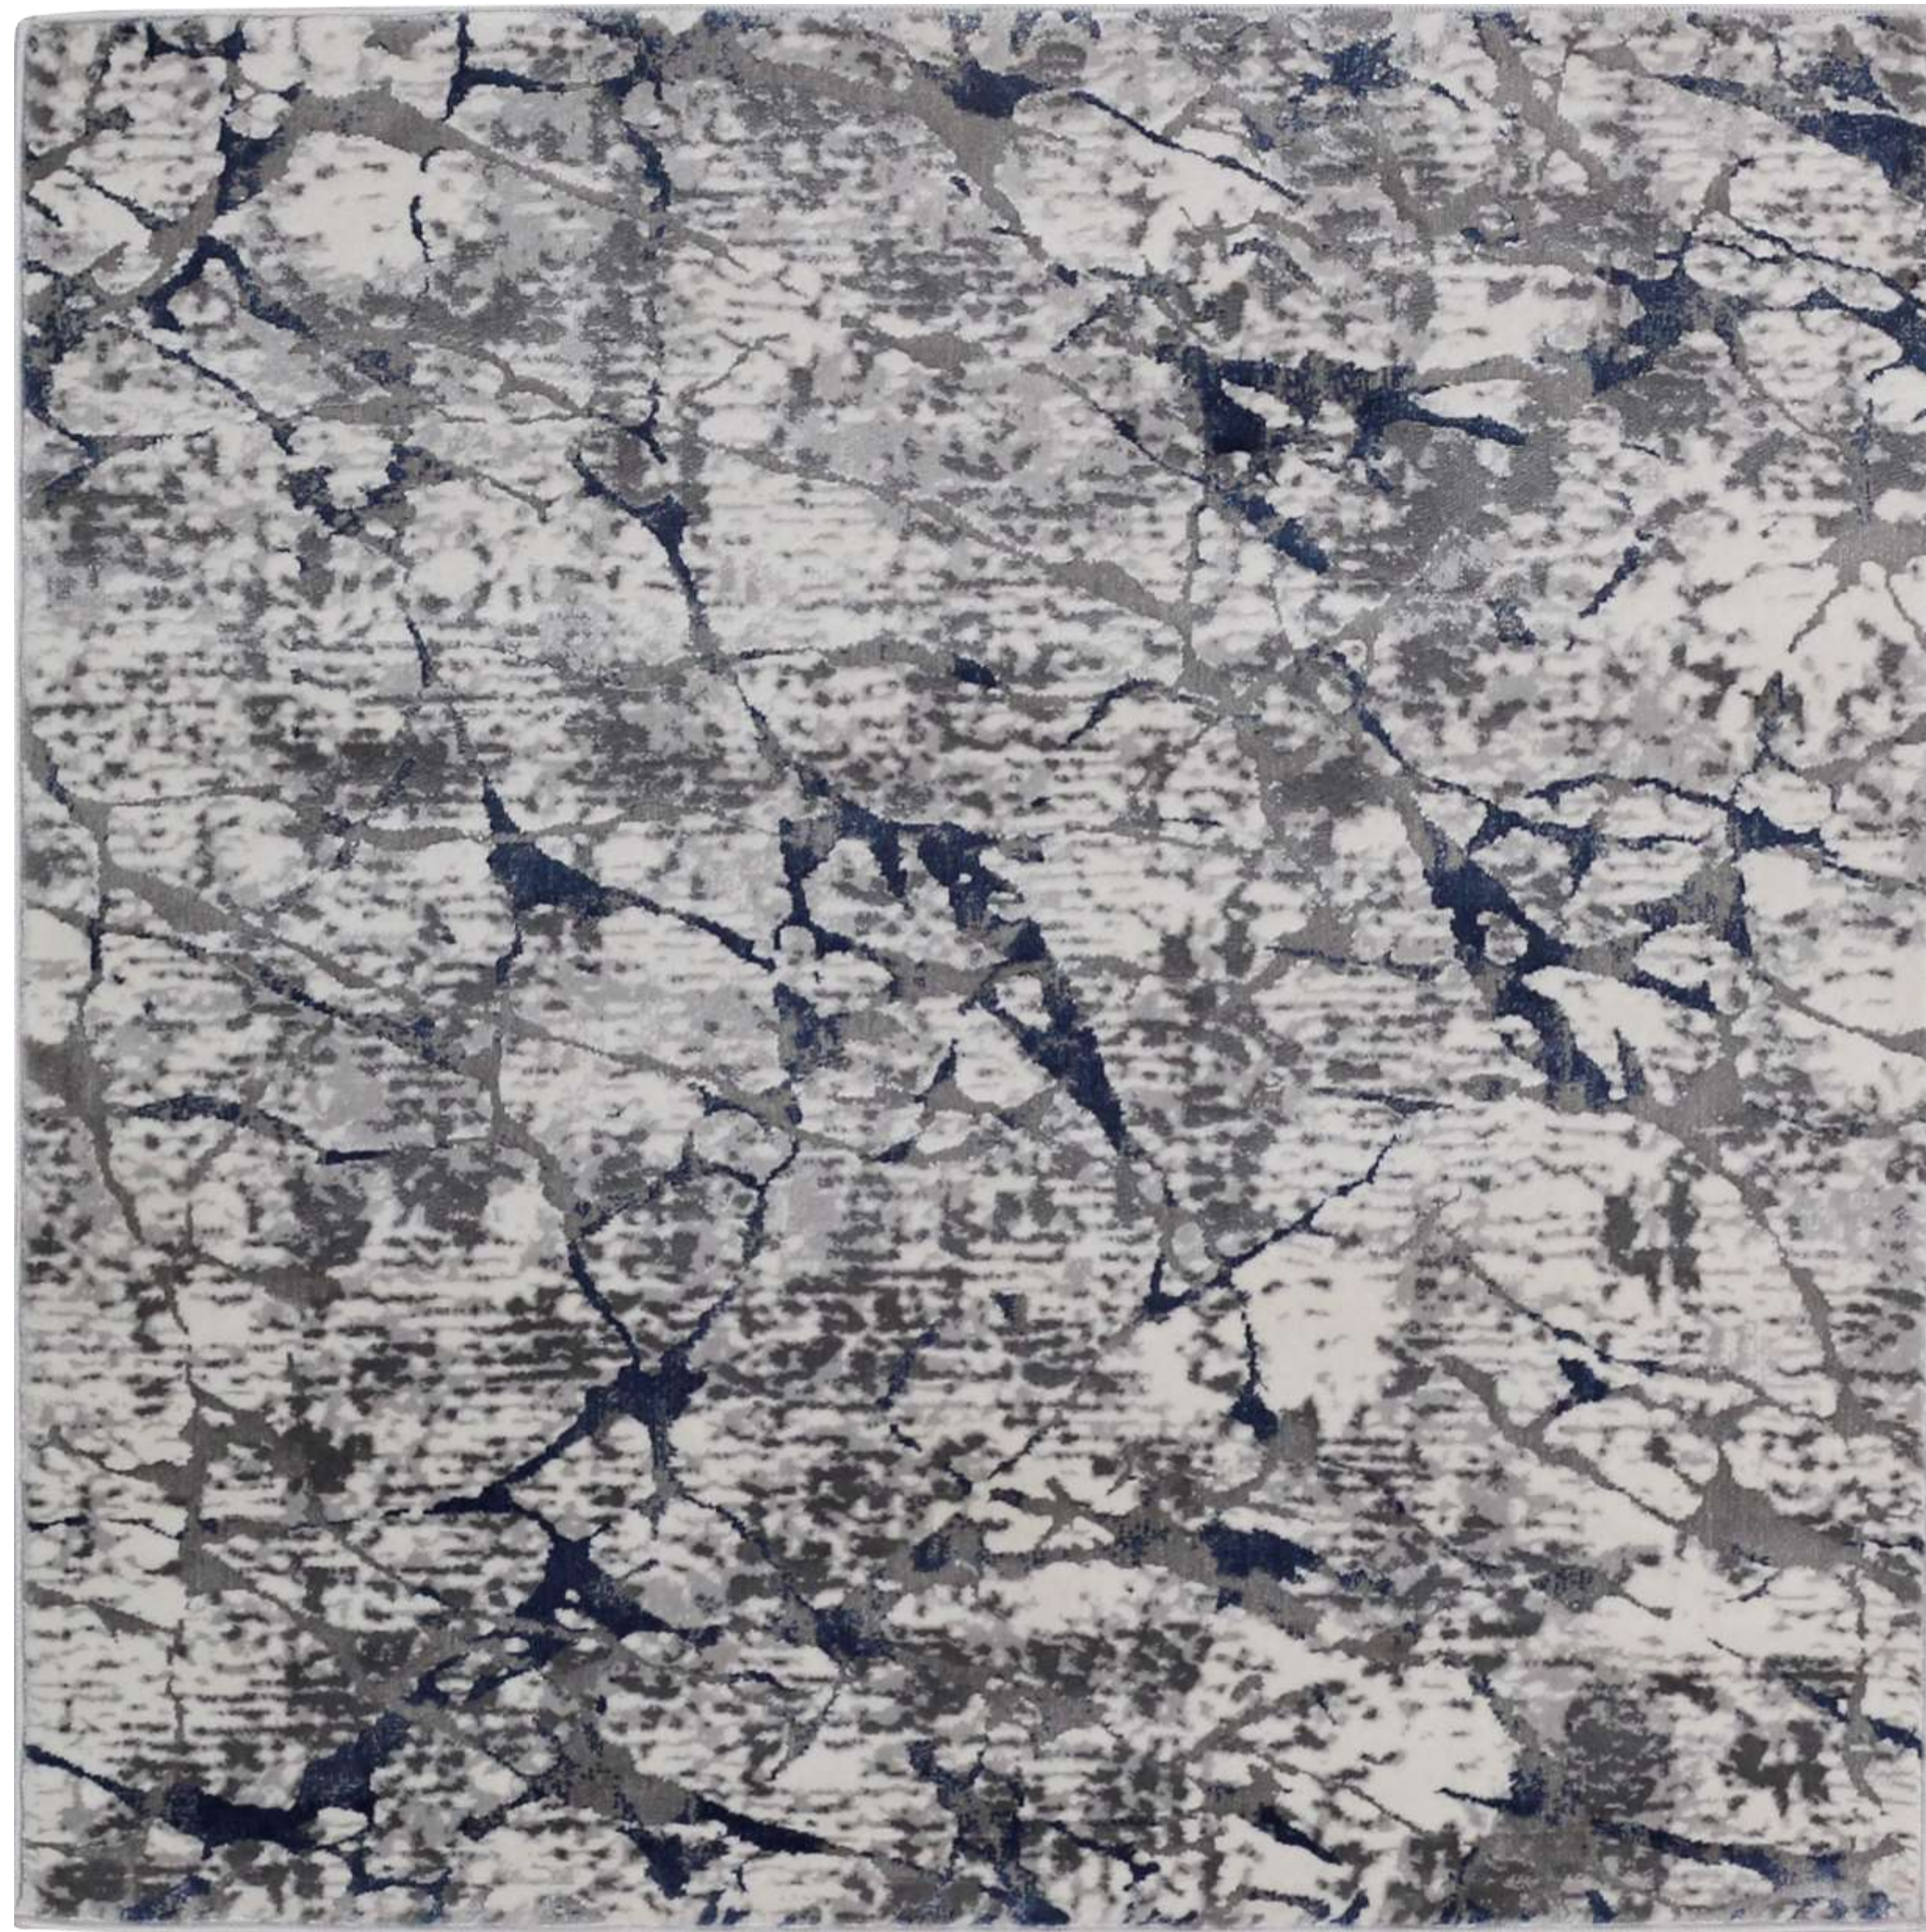

Liona Collection

Col. 05