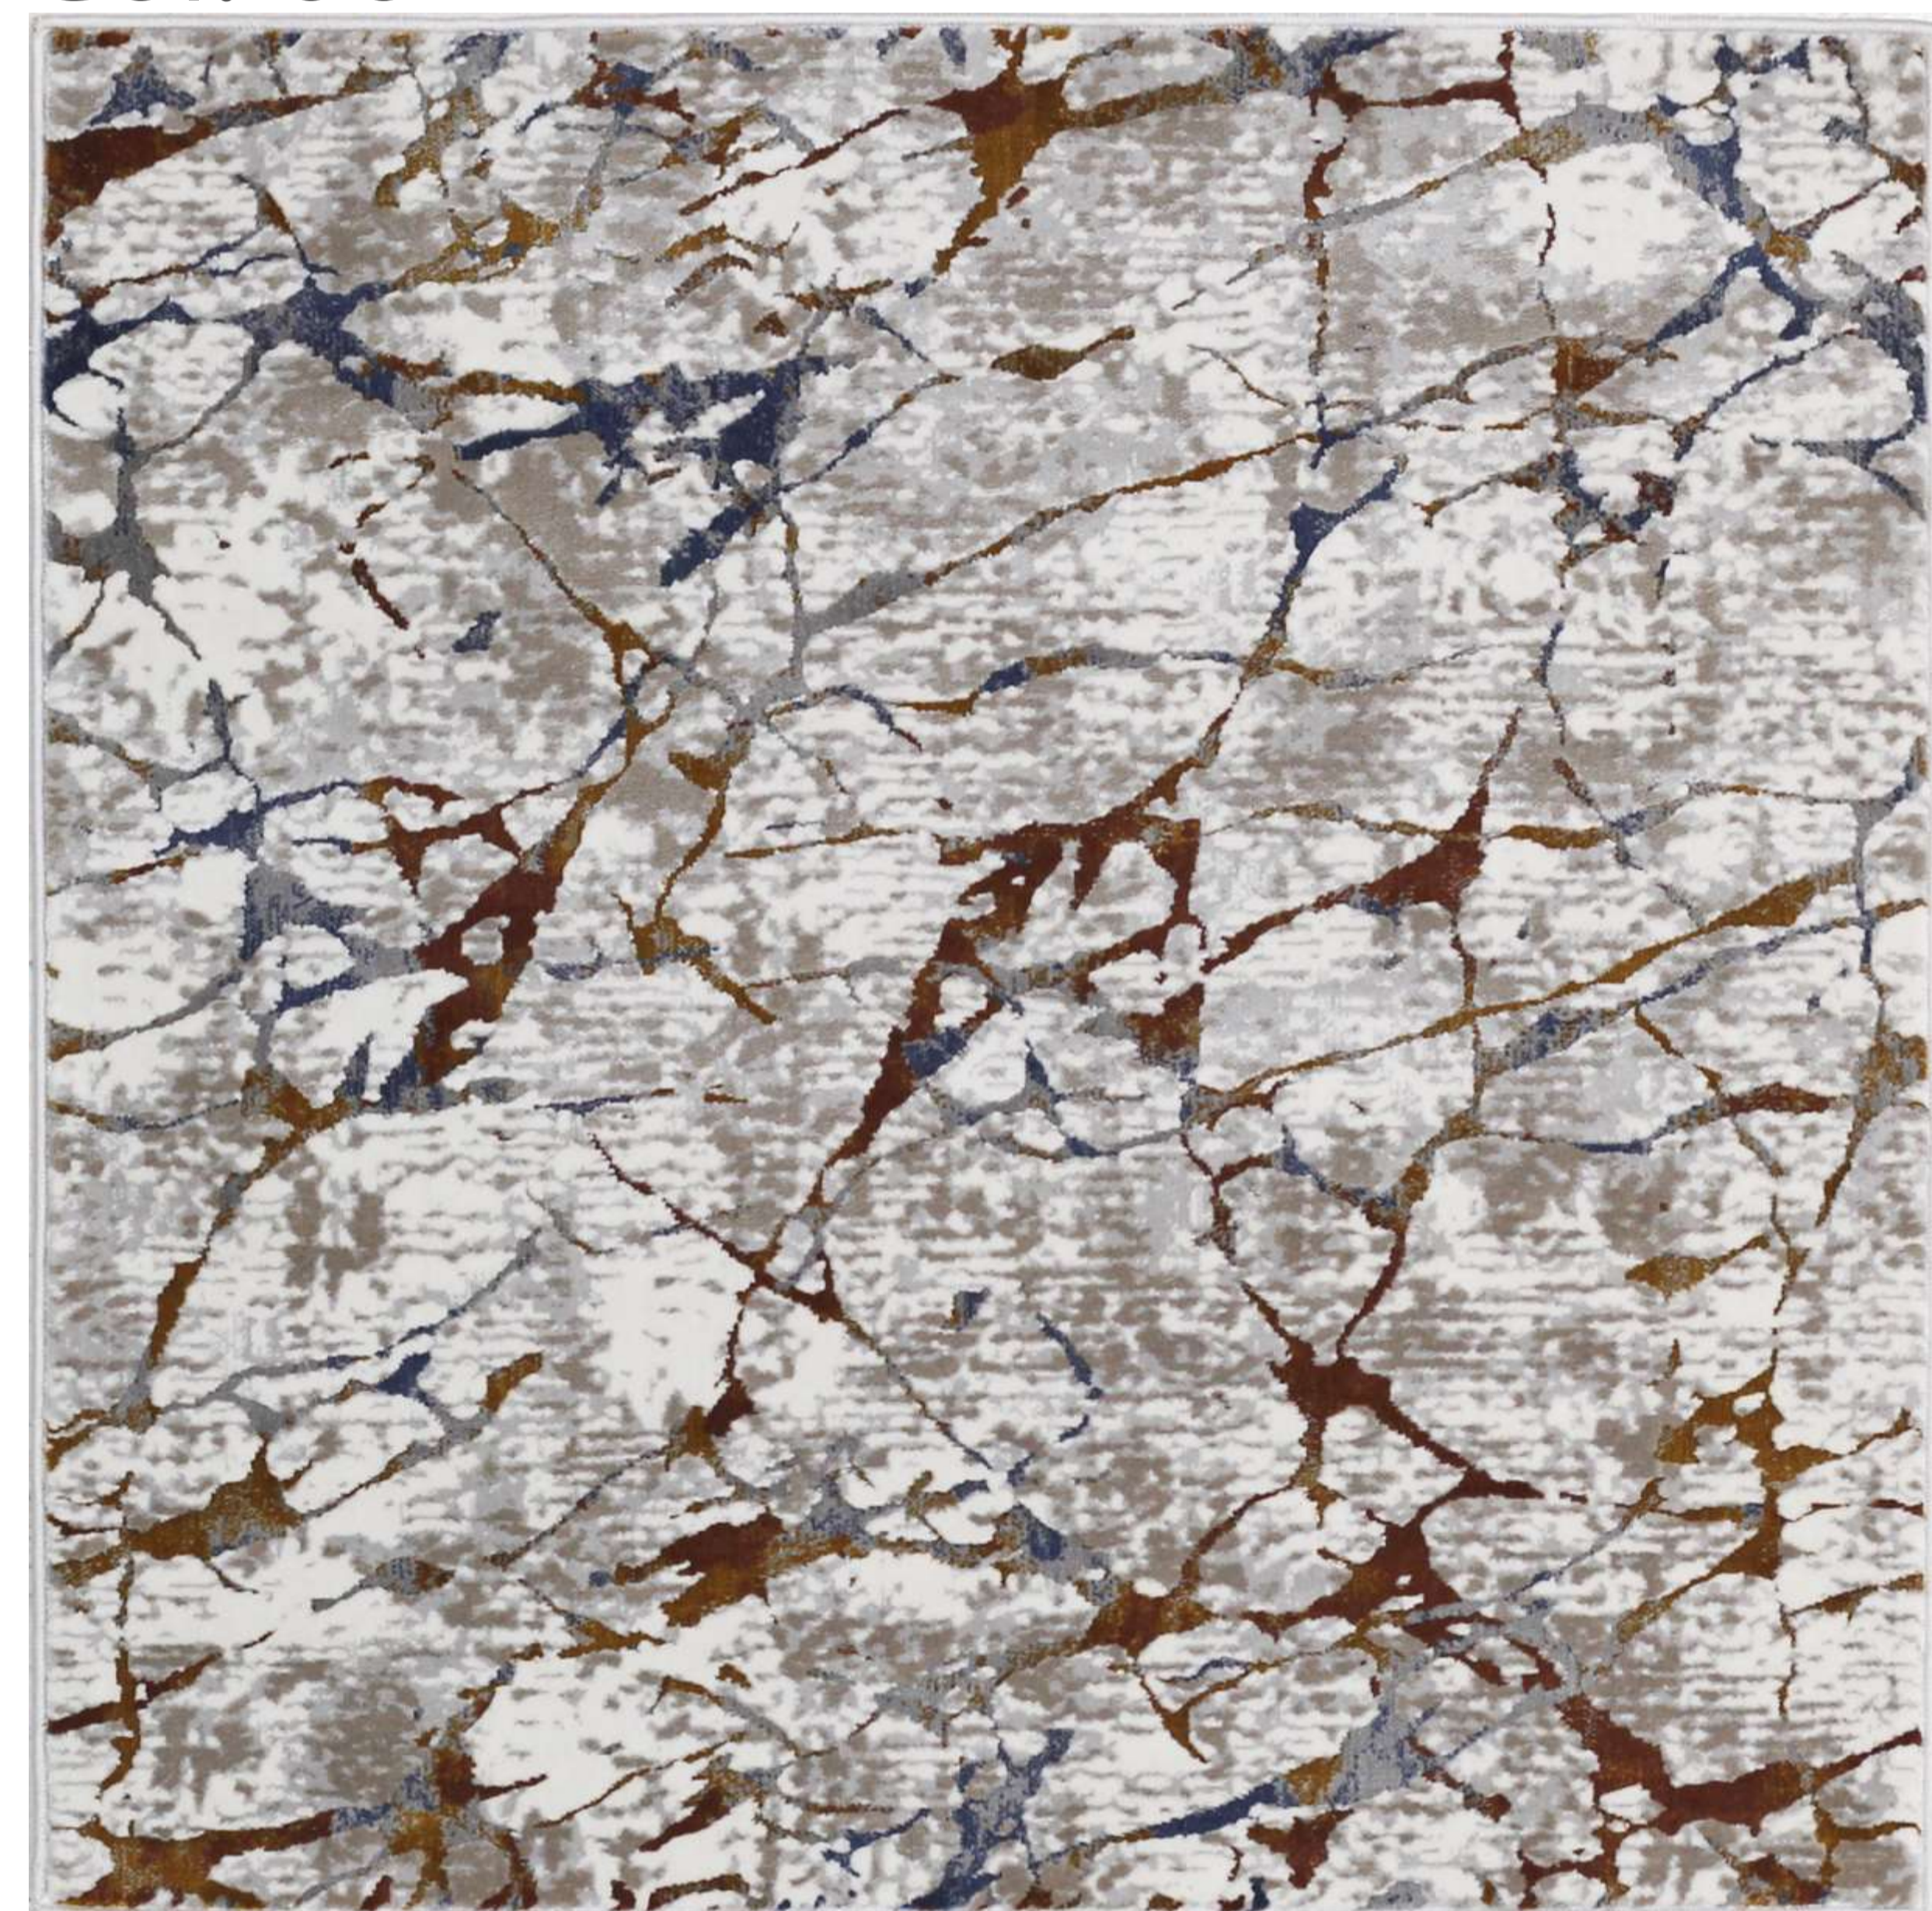

Col. 08

Specifications

Origin:	Turkey
Manufacturing Process:	Cut Pile
Pile Content:	60% PP & 40% Shrinking Polyester
Primary Backing:	Woven PP
Density:	672,000 Pts
Total Weight:	2.150 gr/sq.m
Total Height:	12 mm