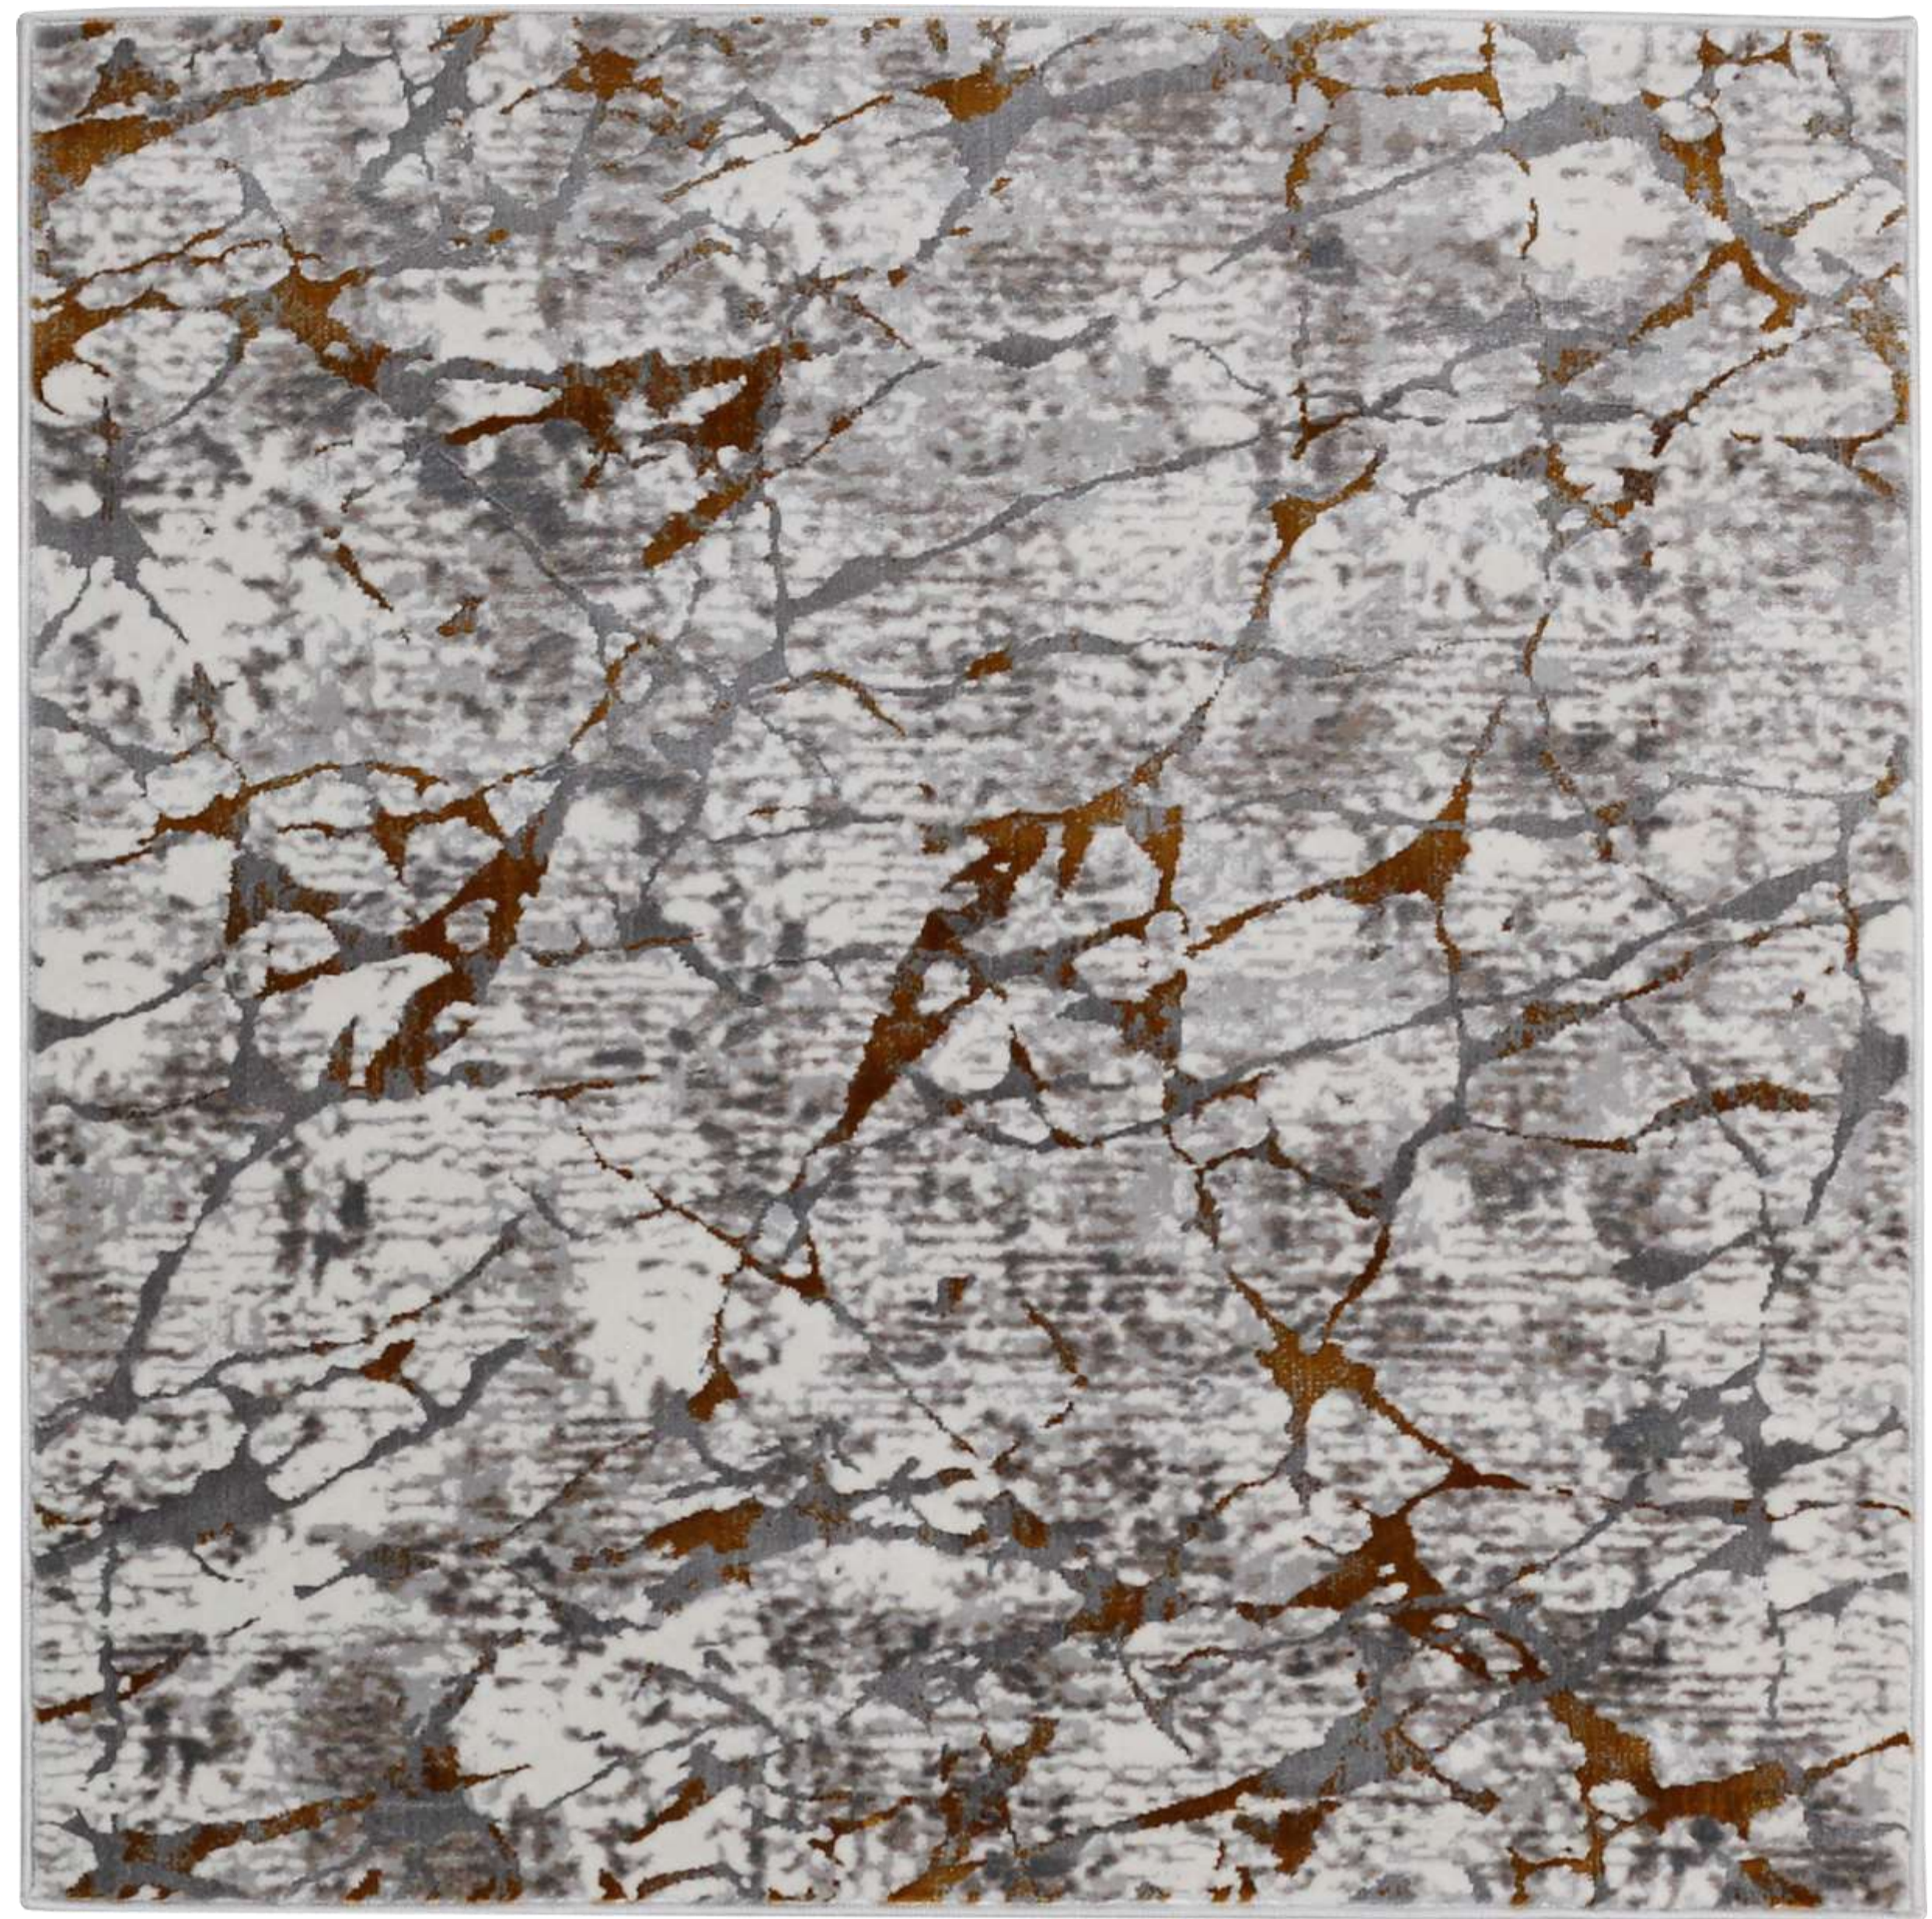

Liona Collection

RESIDENTIAL COLLECTION

Liona is a soft, abstract marble pattern design carpet manufactured in Turkey. This collection is available in 8 original blends of colour and crafted from 100% 100% PP shining and shrinking polyester construction with increased softness and comfort. Liona is visually striking in appearance and provides an elegant appearance.

Col. 01

Col. 02

Col. 03

Col. 04

Liona Collection

Col. 05

Col. 06

Col. 07

Col. 08

Specifications

Origin:	Turkey
Manufacturing Process:	Cut Pile
Pile Content:	60% PP & 40% Shrinking Polyester
Primary Backing:	Woven PP
Density:	672,000 Pts
Total Weight:	2.150 gr/sq.m
Total Height:	12 mm