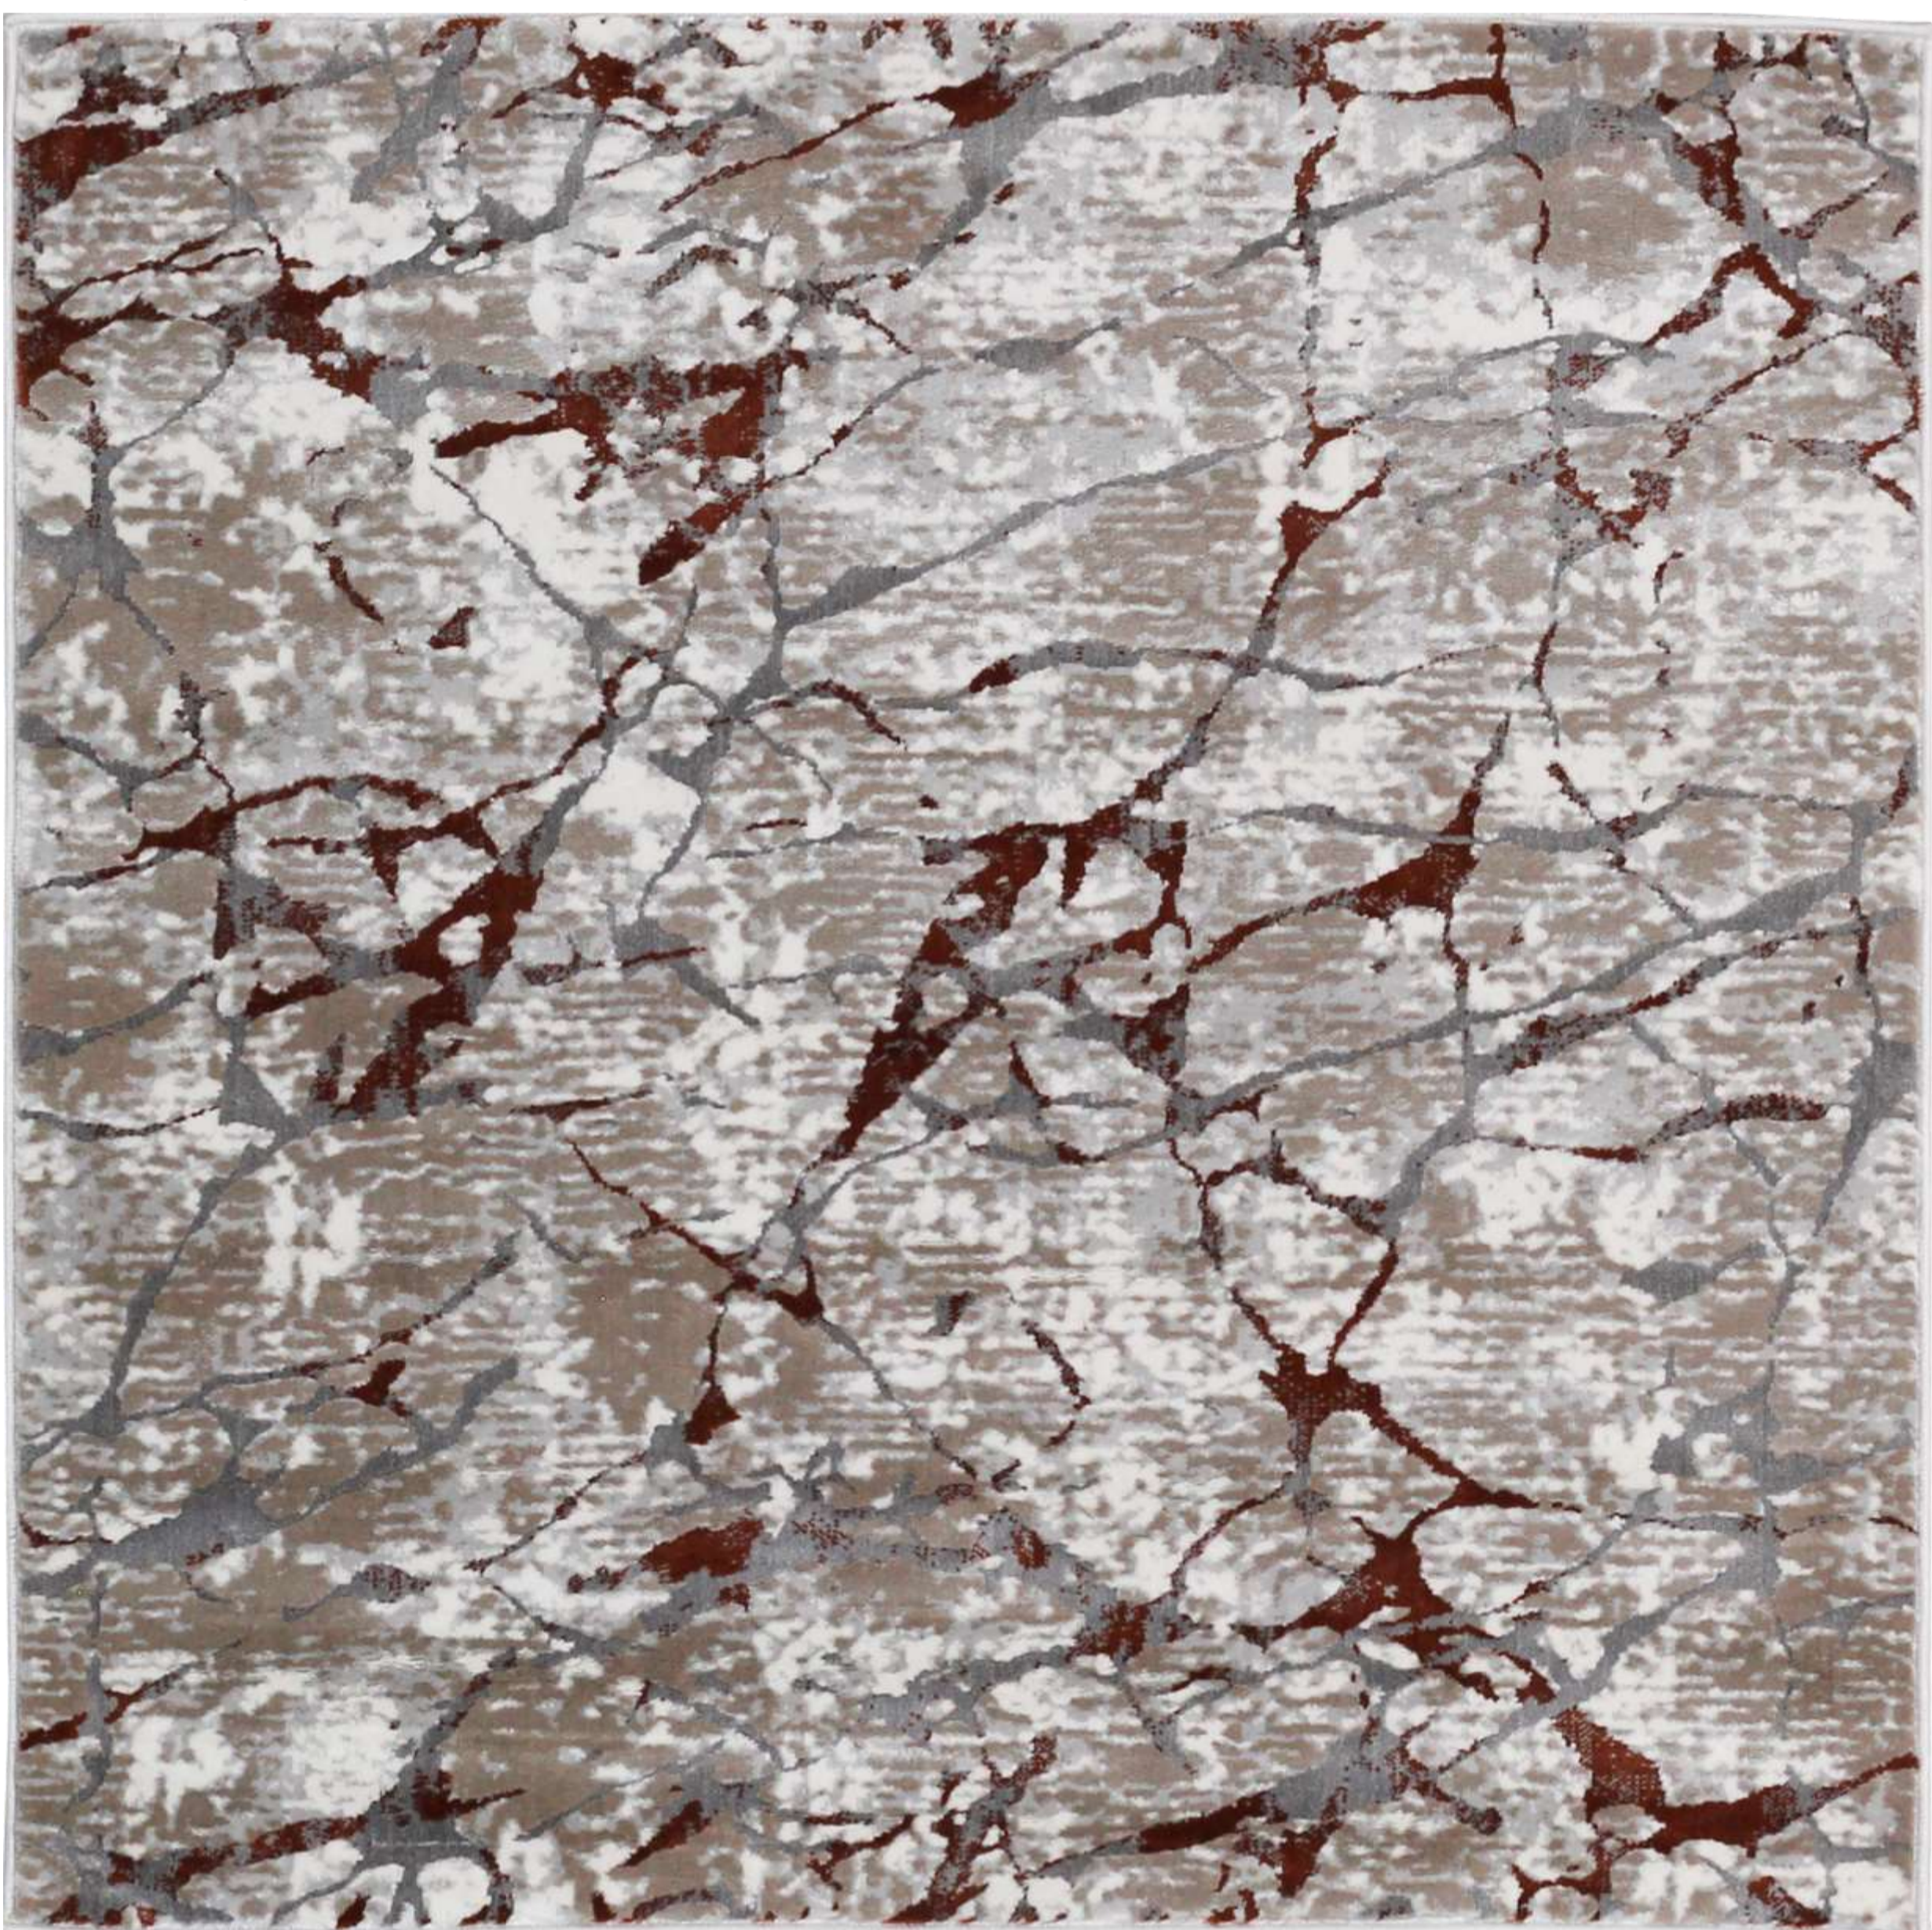

Liona Collection

Col. 07

Specifications

Origin:	Turkey
Manufacturing Process:	Cut Pile
Pile Content:	60% PP & 40% Shrinking Polyester
Primary Backing:	Woven PP
Density:	672,000 Pts
Total Weight:	2.150 gr/sq.m
Total Height:	12 mm