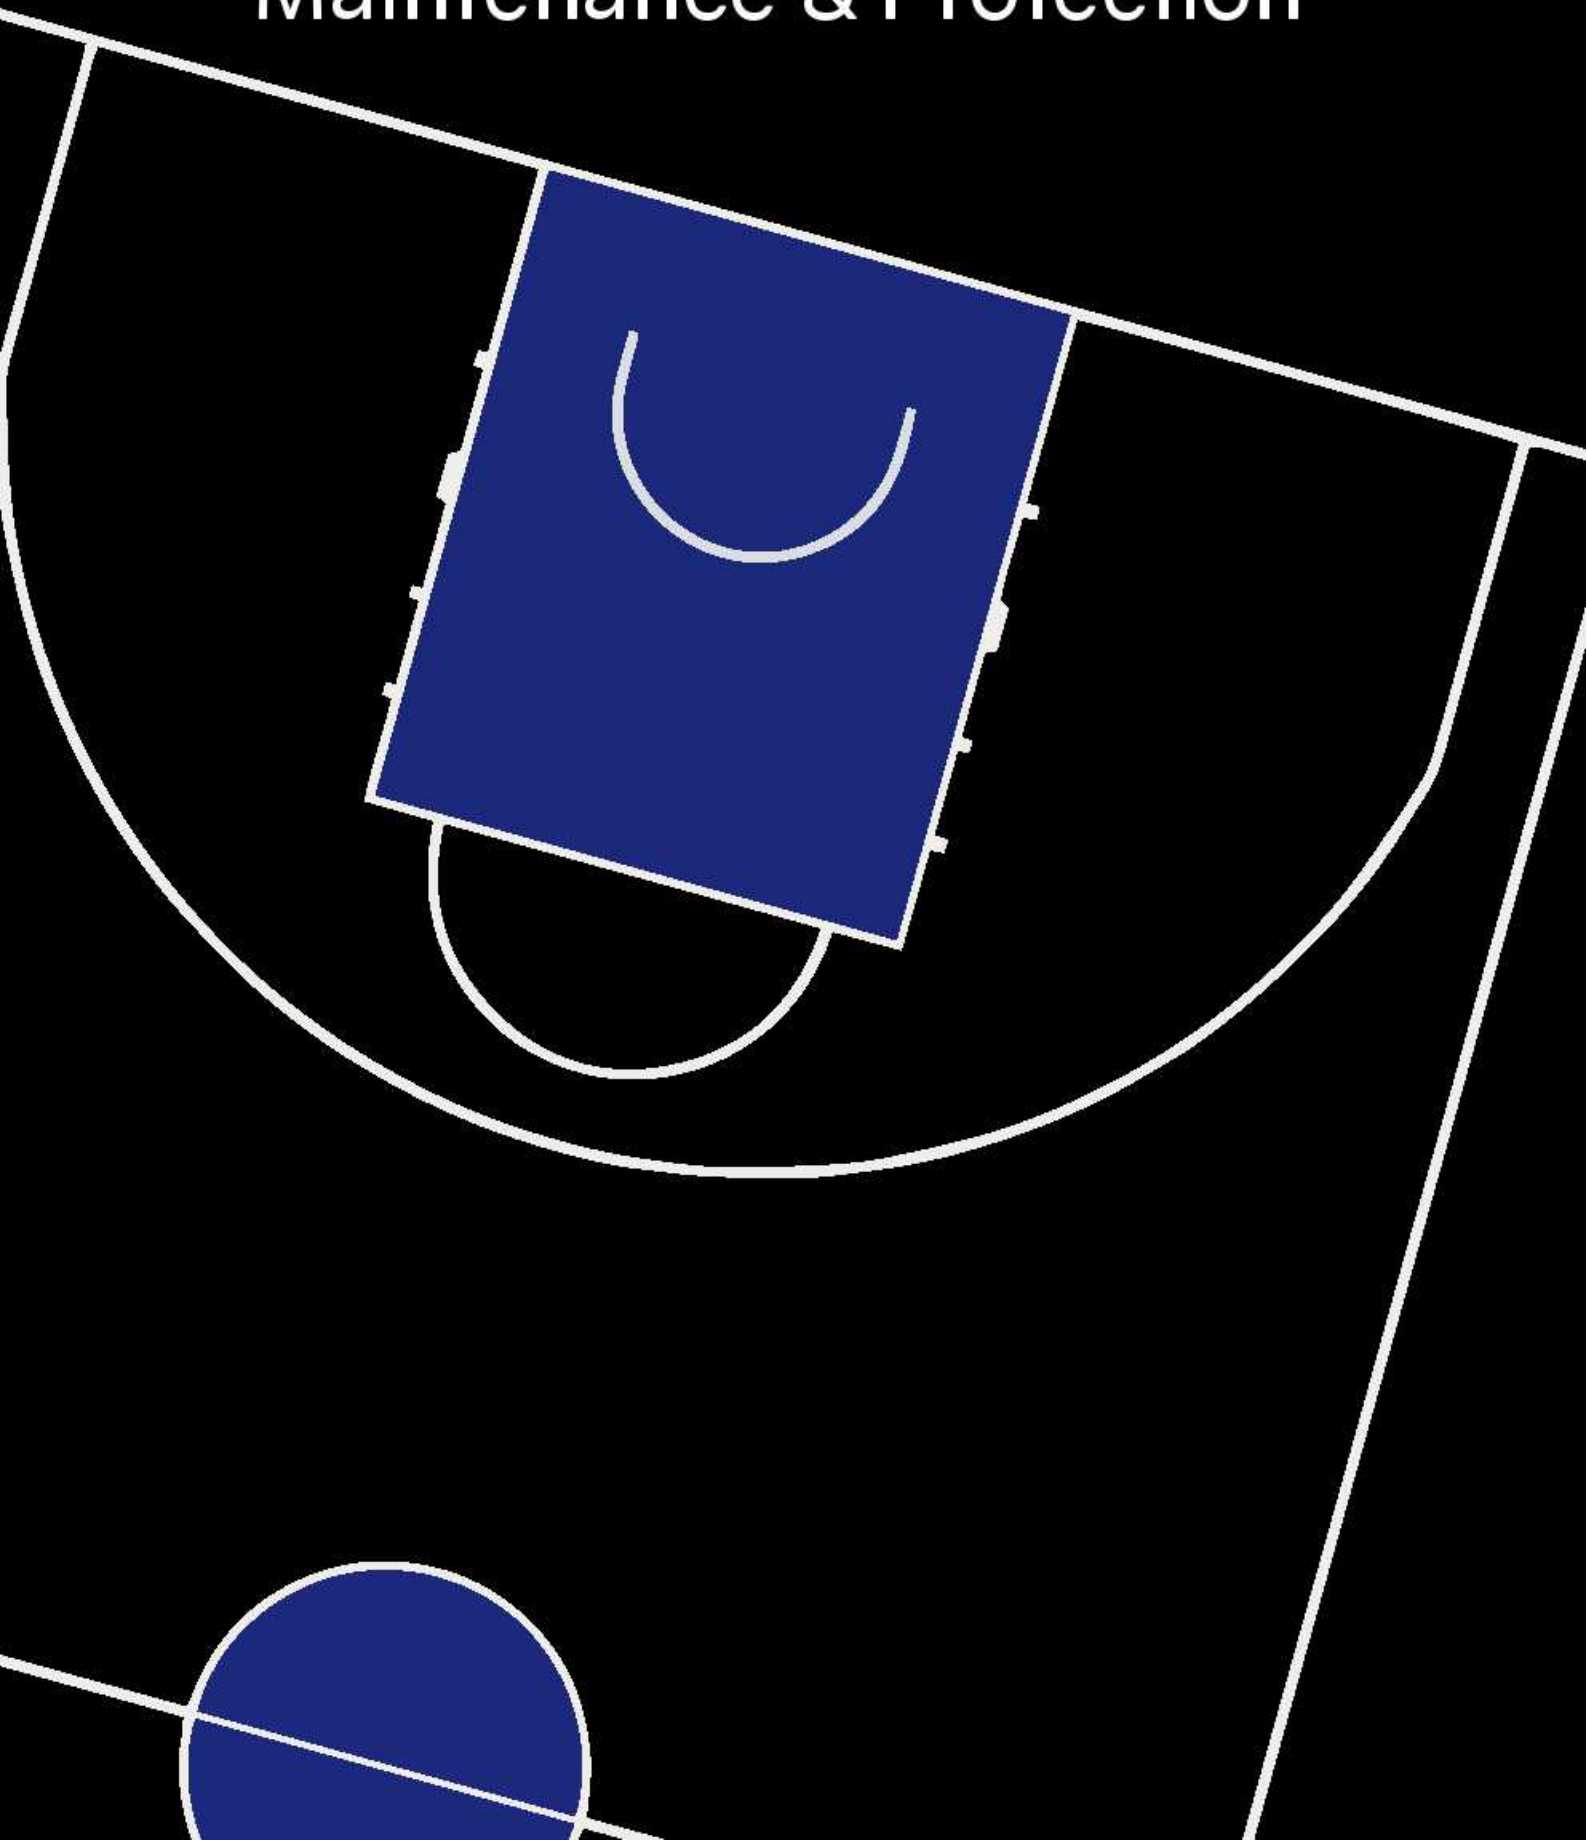

Maintenance & Protection