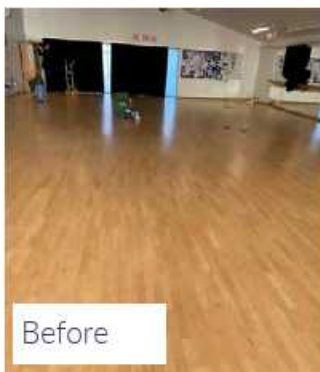

Our Services Include:

Professional Chemical Clean

This process is used to remove dirt, grease and contaminants. A build-up of these can cause your floor to become slippery, as well as looking old and faded.

Scrub & Re-Seal - Timber Only

This process includes a chemical clean to remove contaminants that can build up over time, causing the floor to become slippery. DYNAMIK mechanically scrub etch the surface to create a key, in preparation for new lacquer seals to be applied.

Sand & Re-Seal - Timber Only

This process allows the wooden floor to be taken back to the bare timber surface, removing any old lacquers or painted lines. The floor is left with a smooth finish ready for the new applications of lacquer seals and line markings.

Polyurethane (PU) Refurbishment

This process allows for the refurbishment of your existing Polyurethane sports floor, whilst reinstating the required slip resistance. We have two options available dependent upon the condition of your existing surface, our PU Colour Coating Re-application and our PU Re-coating and Repair System. These options also allow for the updating of line marking and logos and also provides the opportunity to totally individualise your facility.

Dance Studio - Sand & Re-Seal