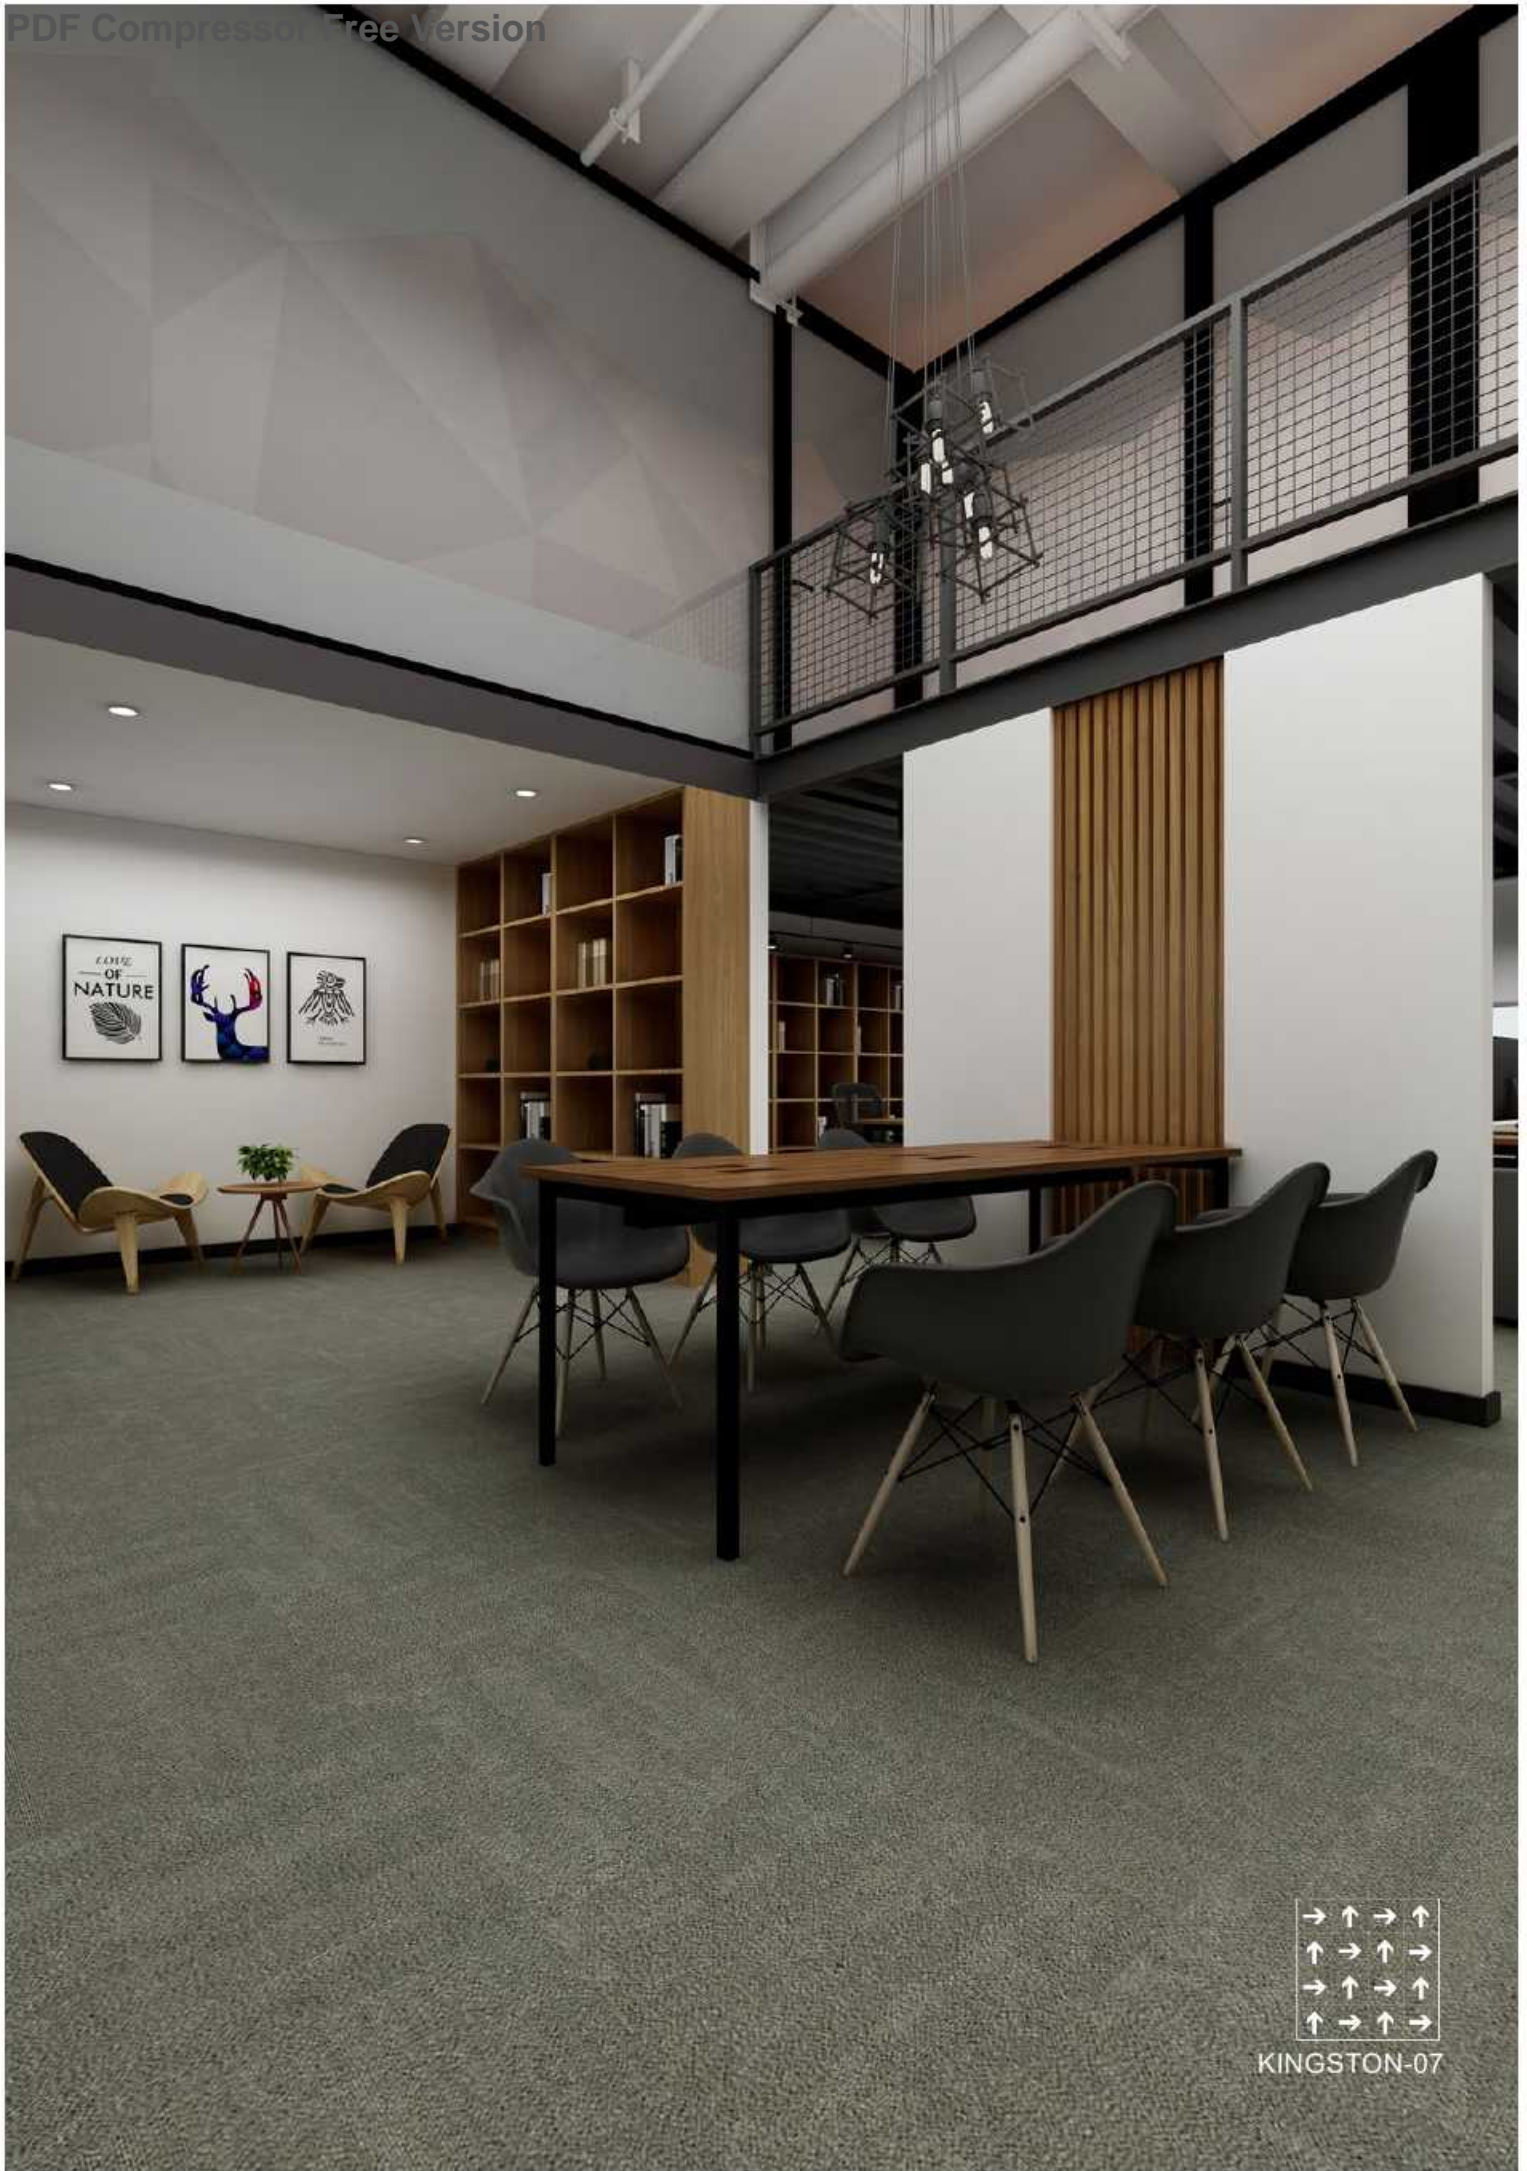

KINGSTON

Cflors

The Flooring Solutions

your color story

KINGSTON-05

KINGSTON-07

KINGSTON-13

KINGSTON-20

KINGSTON-24

Specification

Product Name		KINGSTON
Tufted construction		Multi-level Loop
Fiber		100% PP
Dye method		Solution Dyad
Gauge		1/12
Tufted weight(g/m ²)	/	570±5%
Tile size(mm)		500 x 500
Pile height(mm)		4.0 ± 0.5
Total thickness(mm)		6.5 ± 0.5
Standard Backing		Glass fiber reinforced PVC

Recommended installation methods

Monolithic

Quarter-turn

Anti-fouling

Anti-static

Environmental

Passed various tests

Fashion colors