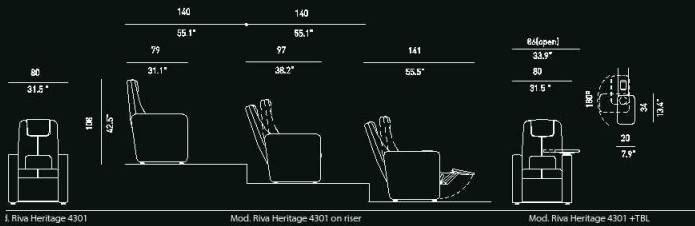

Riva Heritage 4301
Riva Heritage Twin 4303

Foroxity Filmarena
Sittard, The Netherlands