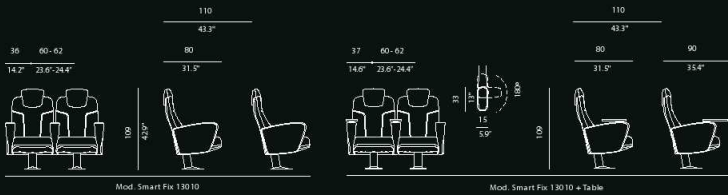

 Smart Fix 13010

Smart Fix 13010

Coloured Shells

Brand Embroidery

Landmark Cinema
New York, NY, United States

Smart RC 13012

Backrest Recliner Button

Coloured Shells

Smart 13012 RC + Table

Mod. Smart RC 13012

Mod. Smart RC 13012 + Table

ABC Verdun Mall
Beirut, Lebanon

Smart RK 13011

Backrest reclines by body pressure

USB connectivity solution

Table option