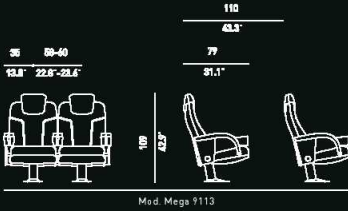

Smart 13012 RC + Table

Mod. Smart RC 13012

Mod. Smart RC 13012 + Table

ABC Verdun Mall
Beirut, Lebanon

Smart RK 13011

Backrest reclines by body pressure

USB connectivity solution

Table option

Bistro Prime Cinemas
Amman, Jordan

Megaseat 9113

Megaseat 9113 RT

Upholstered Shell

SF Kino Odeon Oslo & IMAX
Oslo, Norway

Odeon Finnino Helsinki
Helsinki, Finland

Megaseat 9112 +
Table option

Riser Mounted

Arms + Cupholders

Shaw Theatres Lido
Singapore, Singapore

Megaseat 9106 Tip up

Arms + Cupholders

Megaseat 9042

Megaseat 9042

Megaseat 9042 Tip up + Cupholder

Armrest Upholstered Pad