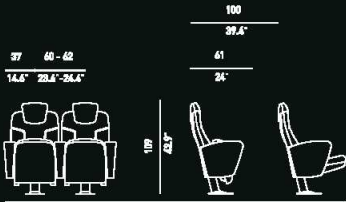

Automatic Cleaning System

Cushion Detail

Kinopark 7 – Kertien Astana, Kazakhstan

Smart 13030 Tip up

Heating / Cooling System

Coloured Shells

Mod. Smart 13030

The Television Academy Saban Media Center Wolf Theater
Los Angeles, CA, United States