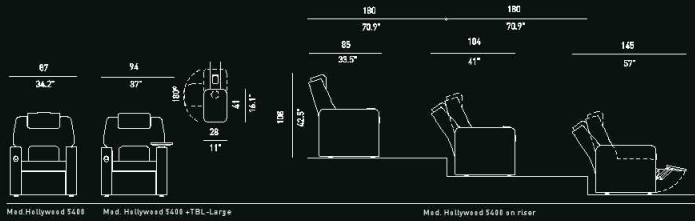

Kinopark 7 – Kertien Astana, Kazakhstan