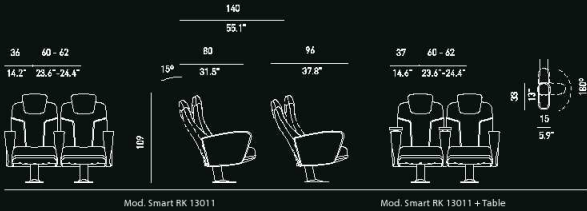

Smart 13012 RC + Table

Mod. Smart RC 13012

Mod. Smart RC 13012 + Table

ABC Verdun Mall
Beirut, Lebanon

Smart RK 13011

Backrest reclines by body pressure

USB connectivity solution

Table option