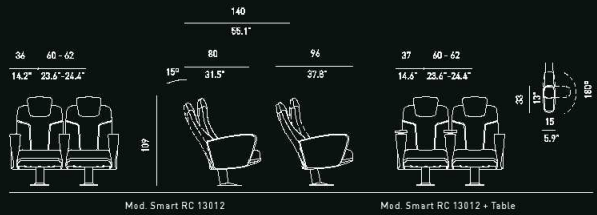

Smart 13012 RC + Table

Mod. Smart RC 13012

Mod. Smart RC 13012 + Table

ABC Verdun Mall
Beirut, Lebanon

Smart RK 13011

Backrest reclines by body pressure

USB connectivity solution

Table option