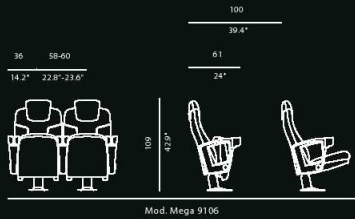

Smart 13012 RC + Table

Mod. Smart RC 13012

Mod. Smart RC 13012 + Table

ABC Verdun Mall
Beirut, Lebanon

Smart RK 13011

Backrest reclines by body pressure

USB connectivity solution

Table option

Bistro Prime Cinemas
Amman, Jordan

Megaseat 9113

Megaseat 9113 RT

Upholstered Shell

SF Kino Odeon Oslo & IMAX
Oslo, Norway

Odeon Finnino Helsinki
Helsinki, Finland

Megaseat 9112 +
Table option

Riser Mounted

Arms + Cupholders

Shaw Theatres Lido
Singapore, Singapore

Megaseat 9106 Tip up

Arms + Cupholders

Megaseat 9042

Megaseat 9042

Megaseat 9042 Tip up + Cupholder

Armrest Upholstered Pad