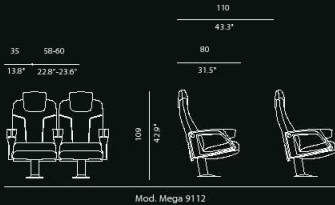

Smart 13012 RC + Table

Mod. Smart RC 13012

Mod. Smart RC 13012 + Table

ABC Verdun Mall
Beirut, Lebanon

Smart RK 13011

Backrest reclines by body pressure

USB connectivity solution

Table option

Bistro Prime Cinemas
Amman, Jordan

Megaseat 9113

Megaseat 9113 RT

Upholstered Shell

SF Kino Odeon Oslo & IMAX
Oslo, Norway

Odeon Finnino Helsinki
Helsinki, Finland

Megaseat 9112 +
Table option

Riser Mounted