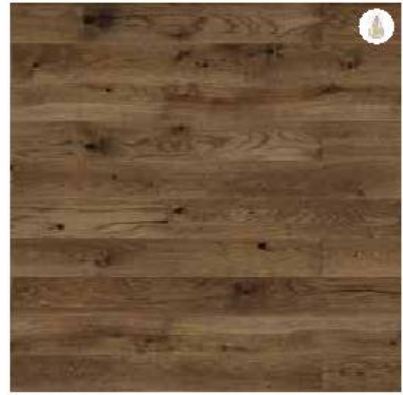

RIGA Oak – Art-No. 15183111155
1-strip, distinctive, oxi walnut oiled, brushed, bevelled edges