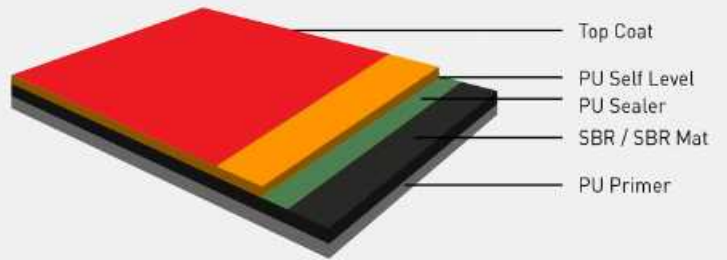

POLYURETHANE

PRODUCT DESCRIPTION

Polyurethane Flooring has a specialized UV coating and more dimensional stability due to an elastomer layer. It is constructed on site and is extremely customizable.

LAYERING

DIMENSION & COLOR

Available in various dimensions and colors as per client requirement.

INDUSTRY APPLICATIONS

- High-end Gym
- Horse Stable
- Animal Farm
- Jogging Track
- Running Track
- Cycling Track