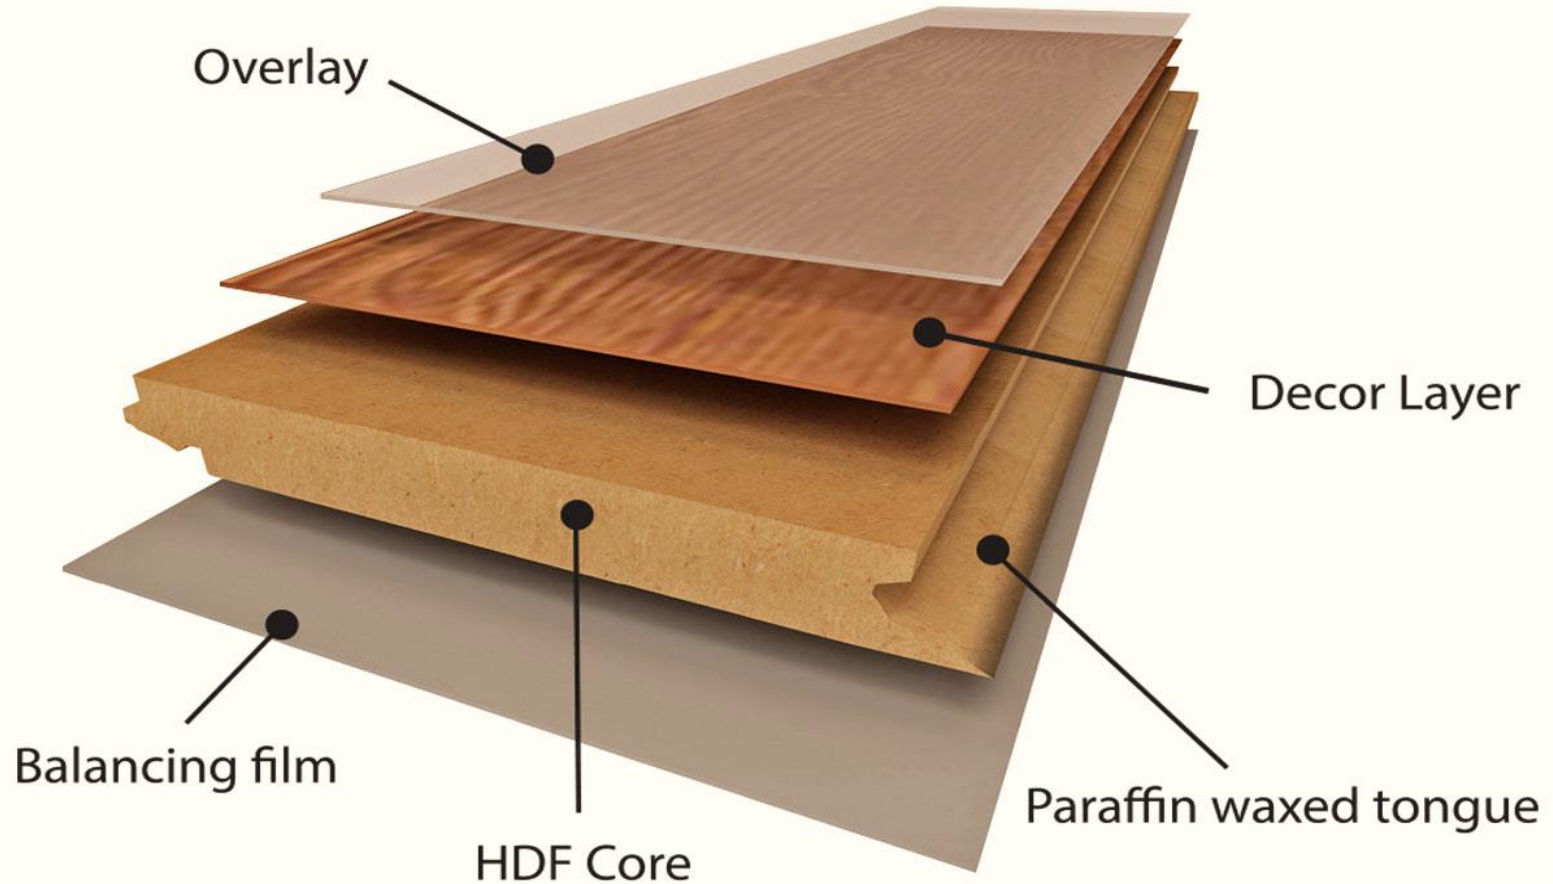

Yeni
New

nidra

PRK929

nidra

AGT

Parke

*TECHNICAL
STRUCTURE
OF
LAMINATE
FLOORING*

TECHNICAL SPECIFICATIONS

DESCRIPTION

OVERLAY :

It is a film layer essentially made of alpha cellulose with aluminum oxide particles injected to inner sides and impregnated with melamine resin. Thanks to aluminum oxide particles, it gains resistance and durability against abrasion, scratching and heat. By the help of melamine resin, these particles hold on to the film layer. Additionally, melamine resin, completely melted and then hardened, decreases the porosity and prevent the panel to be stained and get dusty and helps easy-cleaning and procures hygiene.